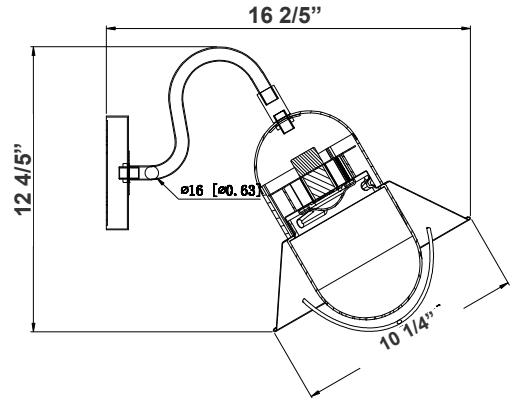

Project Name: \_\_\_\_\_

Note: \_\_\_\_\_

Type: \_\_\_\_\_

16 2/5" (W) x 12 4/5" (H) x 10 1/4" (D)

LED Seaside Outdoor Wall Lantern with aluminum housing & powder-coated finish, acrylic diffuser. Ideal for general site lighting, residential buildings, doorway, pathway and parking areas.