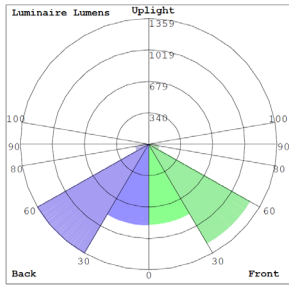

Photometrics: WSX-20-40W-MCTP-45DA

BUD Rating: B2-U1-G1