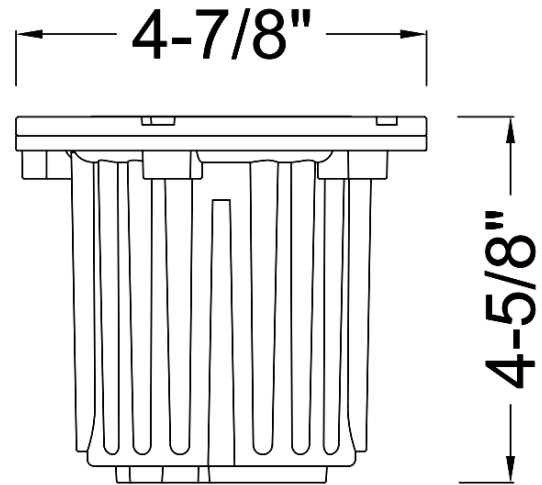

DIMENSIONS:

WL-705-FGBZ

SOLID BRASS WELL LIGHTS WITH DIRECTIONAL LAMP BRACKET

ELECTRICAL SPECIFICATIONS:

- Voltage: 12VAC/DC
- Wattage: 5W
- Efficacy: 80LM/W

HOUSING SPECIFICATIONS:

- Solid Brass Covers & Fiber Glass Housing
- Antique Bronze Finish
- Silicon-filled wire nuts
- 3FT. SPT-2 18AWG Lead Wire
- IP rating: IP67, Suitable for wet Locations

CERTIFICATIONS:

MODEL	WATTS	VOLTAGE	LUMENS	COLOR TEMP
WL-705-FGBZ	5W	12VAC/DC	400LM	3000K

ACCESSORIES INCLUDED:

LIGHTING SPECIFICATIONS:

- Light Source: MR16 Lamp Included (WESTGATE Part Number: MR16-400L-30K-D)
- Lens: Flat Temp. Glass Lens
- Total lumens: 400LM
- Color temperature: 3000K
- Beam angle: 36°