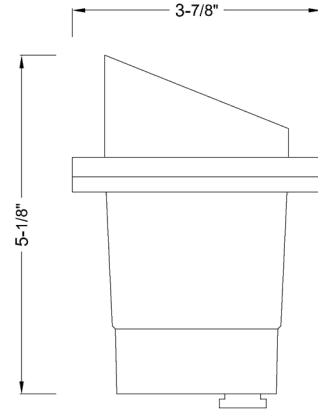

DIMENSIONS:

WL-181-BZ

WELL LIGHTS WITH LED LAMPS

ELECTRICAL SPECIFICATIONS:

- Voltage: 12VAC/DC
- Wattage: 5W
- Efficacy: 80LM/W

HOUSING SPECIFICATIONS:

- Die Cast Aluminum, Antique Bronze Finish
- Silicon-filled wire nuts
- 3FT. SPT-2 18AWG Lead Wire
- IP rating: IP67, Suitable for wet Locations

CERTIFICATIONS:

MODEL	WATTS	VOLTAGE	LUMENS	COLOR TEMP
WL-181-BZ	5W	12VAC/DC	400LM	3000K

ACCESSORIES INCLUDED:

LIGHTING SPECIFICATIONS:

- Light Source: MR16 Lamp Included (WESTGATE Part Number: MR16-400L-30K-D)
- Lens: Glass Lens
- Total lumens: 400LM
- Color temperature: 3000K
- Beam angle: 36°