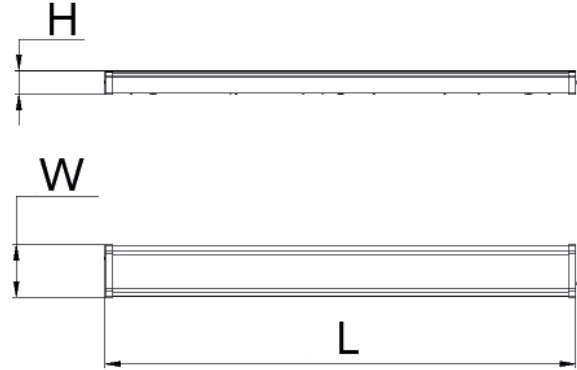

**DIMENSIONS:**

47.52"(L) x 5.35"(W) x 2.36"(H)

**WAE-4FT-MCTP**

**4FT. LED ECONOMY WARP-AROUND LIGHTS**

Ideal for a variety of industrial, commercial and residential applications.

**ELECTRICAL SPECIFICATIONS:**

- Voltage: 100V-277VAC
- Wattage: 0~40W
- Power factor: >0.95
- Efficacy: 80LM/W

**HOUSING SPECIFICATIONS:**

- Housing: Die-formed cold rolled steel with powder coated white
- Installation: Ceiling-mounted
- Operating temperature: -22°F~104°F
- Life Span: 50,000