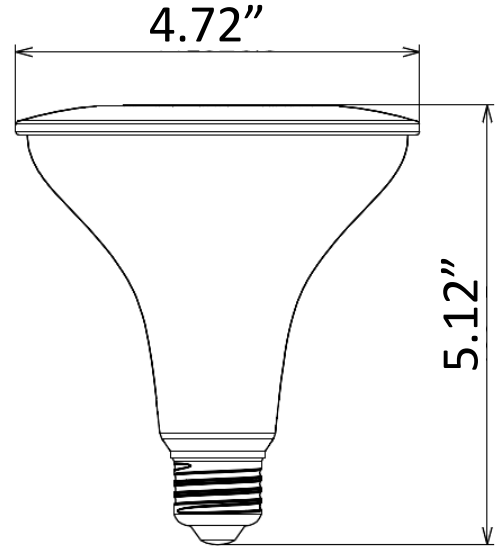

**DIMENSIONS:**

**TC-PAR38-13W-RGBW-WIFI**

**WG SMART APP COMPATIBLE RGBW PAR38**

**ELECTRICAL SPECIFICATIONS:**

- Voltage: 120VAC
- Wattage: 13W
- Efficacy: 80LM/W

**HOUSING SPECIFICATIONS:**

- Aluminum housing
- Base: E26
- Lifespan: 25,000 hr.
- Operating temperature: -4°F~113°F

**CERTIFICATIONS: UL, FCC**

MODEL	WATTS	VOLTAGE	LUMENS	COLOR TEMP
TC-PAR38-13W-RGBW-WIFI	13W	120VAC	1050 LM	RGBW

**LIGHTING SPECIFICATIONS:**

- Dimming: dimmable (Controlled by WG Smart App)
- Total lumens: 1050LM
- Color temperature: RGBW (Controlled by WG Smart App)
- CRI: 80