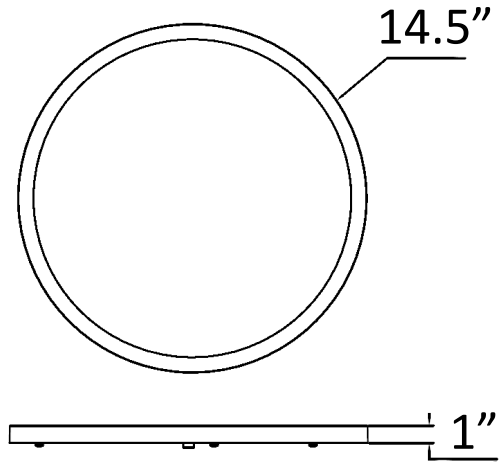

DIMENSIONS:

14.5" D X 1" H

TC-FML-14-26W-RGBW-WIFI

WG SMART APP COMPATIBLE RGBWFLUSH
MOUNT FIXTURES, 120V

ELECTRICAL SPECIFICATIONS:

- Voltage: 120V
- Wattage: 26W
- Power factor: >0.9
- Efficacy: 70LM/W

HOUSING SPECIFICATIONS: