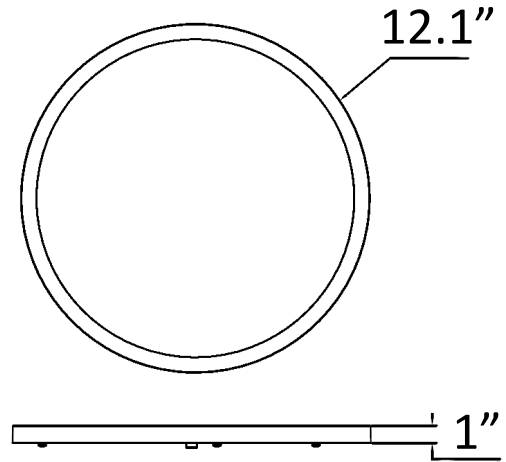

**DIMENSIONS:**

12.1" D X 1" H

**TC-FML-12-22W-RGBW-WIFI**

WG SMART APP COMPATIBLE RGBWFLUSH  
MOUNT FIXTURES, 120V

**ELECTRICAL SPECIFICATIONS:**

- Voltage: 120V
- Wattage: 22W
- Power factor: >0.9
- Efficacy: 70LM/W

**HOUSING SPECIFICATIONS:**

- Die-cast aluminum housing, high transmittance lens allowing for smooth, comfortable light pattern
- Finish: Powder coated white
- Maximum Ambient Temperature: 104°F
- Lifespan: 50,000 hr.
- Suitable for Damp Locations