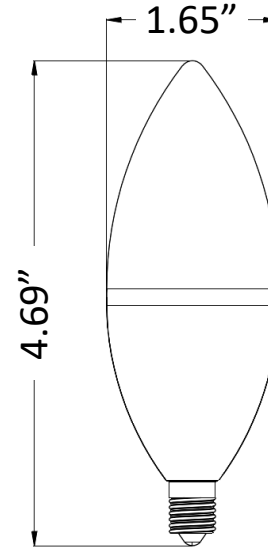

**DIMENSIONS:**

**TC-E12-4.5W-RGBW-WIFI**

**WG SMART APP COMPATIBLE RGBW CANDELABRA**

**ELECTRICAL SPECIFICATIONS:**

- Voltage: 120VAC
- Wattage: 4.5W
- Efficacy: 72LM/W

**HOUSING SPECIFICATIONS:**

- Long life-reduced re-lamping cost
- Base: E12
- Lifespan: 25,000 hr.
- Operating temperature: -4°F~113°F

**CERTIFICATIONS: UL, FCC**

MODEL	WATTS	VOLTAGE	LUMENS	COLOR TEMP
TC-E12-4.5W-RGBW-WIFI	4.5W	120VAC	325LM	RGBW

**LIGHTING SPECIFICATIONS:**

- Dimming: dimmable (Controlled by WG Smart App)
- Total lumens: 325LM
- Color temperature: RGBW (Controlled by WG Smart App)
- CRI: 80