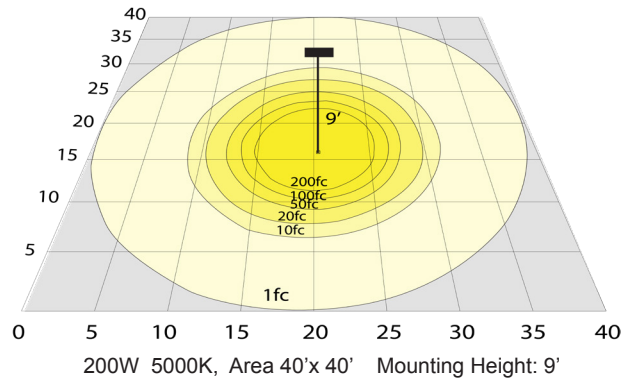

Lighting:

- 20KV Lightning Surge Protection
- Total lumens: 75000LM Max.
- Color Temperatures: 5000K
- Color Rendering Index: CRI ≥ 70
- Rated Life: 70,000 Hrs
- Beam Angle: 45°

Applications:

- Stadium lighting, Sports fields, parking lots, docks, railway and container yards, Architectural lighting, Industrial and commercial exterior lighting, trade shows, exhibitions.

• 1000W | 150000LM | SFX-G7-700-1000W-45D-50K-480V

Phone: (877) 805-2252 | Fax: (877) 805-2252
www.westgatemfg.com

WG-06242022

Photometrics: SFX-G7-200-500W-45D-50K-480V

BUG Rating: B5-U4-G2

Other Views:

Shown with shroud

Side View

Back View

Performance Table: SFX-G7-200-500W-45D-50K-480V

MODEL NO.	Wattage	Voltage	Lumens	Color Temp.	BUG Rating	LPW
SFX-G7-200-500W-45D-50K-480V	200W 300W 400W 500W	480V	30000LM 45000LM 60000LM 75000LM	5000K	B5-U4-G2	150