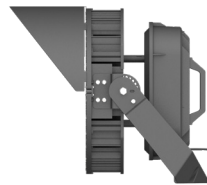

• 1000W | 150000LM | SFX-G7-700-1000W-45D-50K-480V

Phone: (877) 805-2252 | Fax: (877) 805-2252
www.westgatemfg.com

WG-06242022

Photometrics: SFX-G7-200-500W-45D-50K-480V

BUG Rating: B5-U4-G2

Other Views:

Shown with shroud