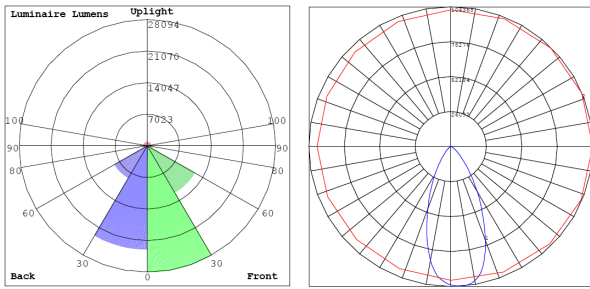

Photometrics: SFX-G7-200-500W-45D-50K-480V

BUG Rating: B5-U4-G2