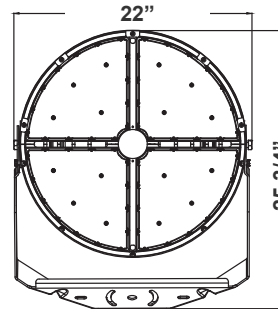

SFX SERIES OUTDOOR LIGHTING

SFX-G7-200-500W-45D-50K
GENERATION 7 STADIUM LIGHT

WESTGATE
THE FUTURE IS HERE...AND IT'S QUITE BRIGHT!

Customer Name: _____

Project Name: _____

Note: _____

Type: _____

25 3/4"(H) x 22"(W) x 20"(D)

Technical Specifications

Electrical:

- Voltage: 480V AC 60Hz
- Wattage: 200W/300W/400W/500W
- Power Factor: >0.90~0.97
- Efficacy: 150LPW

Mechanical:

- Die-Cast Aluminum Housing with Powder Coat Finish (Black)
- Cord type: 3' SJTW 18/3 AWG Cable
- Half Shroud & U Mounting Bracket Included
- Effective Projected Area (EPA): 1.8 (sq. ft.)
- Operating Temperature: -40°F to 176°F
- IP Rating: IP65, Suitable for Wet Locations
- 7-year Warranty