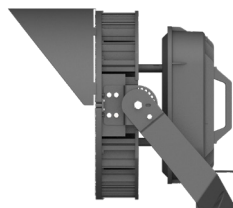

Photometrics: SFX-G7-200-500W-45D-50K-480V

Other Views:

Performance Table: SFX-G7-200-500W-45D-50K-480V

MODEL NO.	Wattage	Voltage	Lumens	Color Temp.	BUG Rating	LPW
SFX-G7-200-500W-45D-50K-480V	200W 300W 400W 500W	480V	30000LM 45000LM 60000LM 75000LM	5000K	B5-U4-G2	150

Sample Ordering

Model Style Min. Watt Max. Watt Beam Angle Color Temp. Voltage
SFX - G7 - 200 - 500W - 45D - 50K - 480V

Accessory:

Blank = No Option For Accessories
SFX-G7-SF = Slip Fitter Adapter

Accessory:

Other Model: SFX-G7-700-1000W-45D-50K-480V

Side View