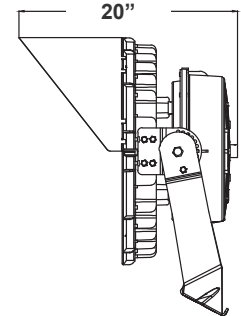

SFX SERIES OUTDOOR LIGHTING

SFX-G7-200-500W-45D-50K
GENERATION 7 STADIUM LIGHT

WESTGATE
THE FUTURE IS HERE...AND IT'S QUITE BRIGHT!

Customer Name: _____

Project Name: _____

Note: _____

Type: _____

25 3/4"(H) x 22"(W) x 20"(D)

Technical Specifications

Electrical:

- Voltage: 480V AC 60Hz
- Wattage: 200W/300W/400W/500W
- Power Factor: >0.90~0.97
- Efficacy: 150LPW

Mechanical:

- Die-Cast Aluminum Housing with Powder Coat Finish (Black)
- Cord type: 3' SJTW 18/3 AWG Cable
- Half Shroud & U Mounting Bracket Included
- Effective Projected Area (EPA): 1.8 (sq. ft.)
- Operating Temperature: -40°F to 176°F
- IP Rating: IP65, Suitable for Wet Locations
- 7-year Warranty