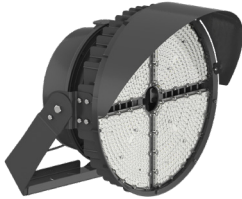

Other Views:

Shown with shroud