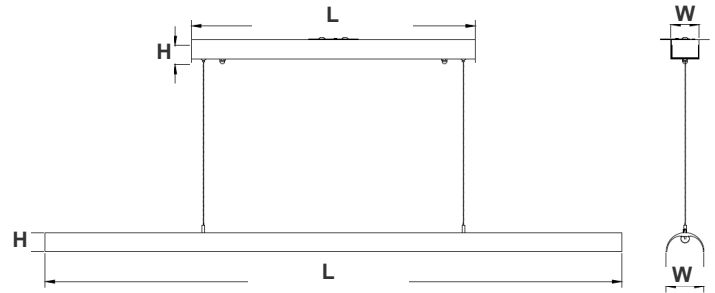

# SCP SERIES Commercial Lighting

SCP-4FT-20-30W-MCTP-BK  
4FT DECORATIVE LINEAR DIRECT OR INDIRECT

**WESTGATE**  
THE FUTURE IS HERE...AND IT'S QUITE BRIGHT!

Customer Name: \_\_\_\_\_

Project Name: \_\_\_\_\_

Note: \_\_\_\_\_

Type: \_\_\_\_\_

Canopy Dimension: 23 3/5"(L) x 1 1/2"(W) x 2 1/3"(H)  
Fixture Dimension: 48"(L) x 2 1/3"(W) x 3 1/6"(H)

A modern decorative Euro-design suspended light suitable for conference tables, creative offices and department stores.

### Mechanical:

- Aluminum Housing With Sandy Black Finish
- Two 10FT Adjustable Suspension Cables
- Opal Polycarbonate Tube Lens - Direct Down Light, The fixture can be reversed to face up for indirect lighting
- Operating Temperature: -22°F to +104°F
- IP Rating: IP20, Suitable for damp location
- 5-Year Warranty