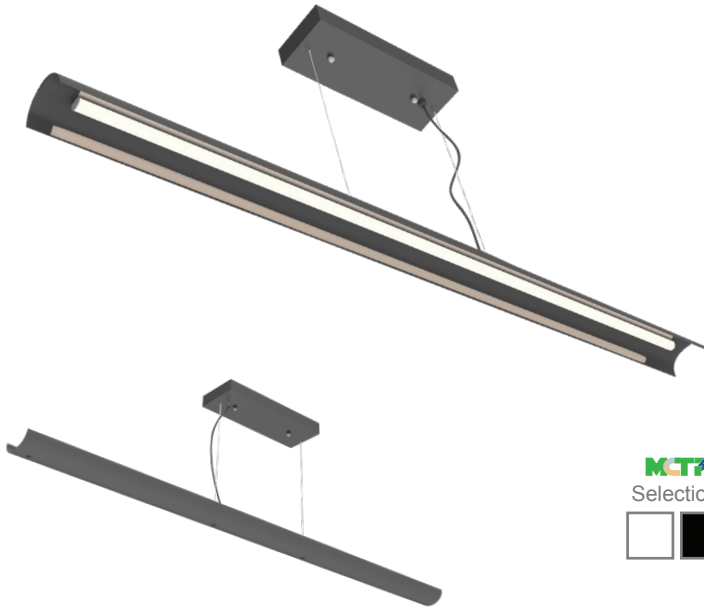

# SCP SERIES Commercial Lighting

SCP-4FT-20-30W-MCTP-BK  
4FT DECORATIVE LINEAR DIRECT OR INDIRECT

**WESTGATE**  
THE FUTURE IS HERE...AND IT'S QUITE BRIGHT!

Customer Name: \_\_\_\_\_

Project Name: \_\_\_\_\_

Note: \_\_\_\_\_

Type: \_\_\_\_\_

Canopy Dimension: 23 3/5"(L) x 1 1/2"(W) x 2 1/3"(H)  
Fixture Dimension: 48"(L) x 2 1/3"(W) x 3 1/6"(H)

A modern decorative Euro-design suspended light suitable for conference tables, creative offices and department stores.

## Features

- LED Superior Architectural Lights
- Opal Polycarbonate Tube Lens - Direct Down Light, The fixture can be reversed to face up for indirect lighting
- Aluminum Housing With Sandy Black Finish
- MCTP: Multi Color Temperature and Power (Selectable, the switches are inside the Canopy)
- 5-Year Warranty

### Mechanical:

- Aluminum Housing With Sandy Black Finish
- Two 10FT Adjustable Suspension Cables
- Opal Polycarbonate Tube Lens - Direct Down Light, The fixture can be reversed to face up for indirect lighting
- Operating Temperature: -22°F to +104°F
- IP Rating: IP20, Suitable for damp location
- 5-Year Warranty