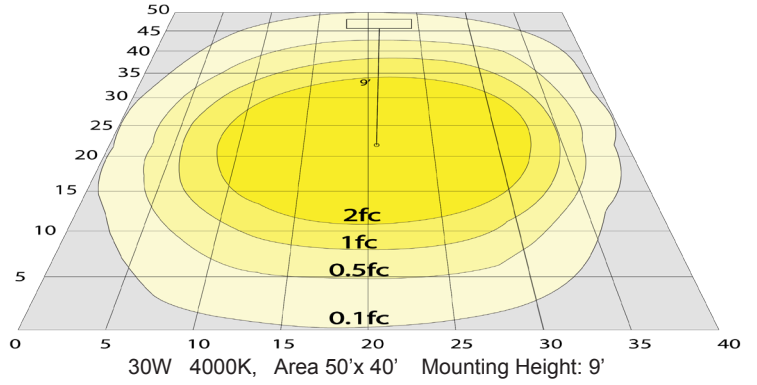

Note: \_\_\_\_\_

Type: \_\_\_\_\_

Canopy Dimension: 23 3/5"(L) x 1 1/2"(W) x 2 1/3"(H)  
Fixture Dimension: 48"(L) x 2 1/3"(W) x 3 1/6"(H)

A modern decorative Euro-design suspended light suitable for conference tables, creative offices and department stores.

### Lighting:

- Dimmable: 0~10V Dimming
- Total Lumens: 2500LM
- Color Temperatures: 3000K/3500K/4000K
- MCTP: Multi Color Temperature and Power (Selectable, the switches are inside the Canopy)
- Color Rendering Index: CRI ≥ 80
- 50,000 Hours Rated Life
- Beam Angle: 115°(H) x 109.6°(V)

### Other Models:

- 30W | 2500LM | SCP-4FT-20-30W-MCTP

Phone: (877) 805-2252 | Fax: (877) 805-2252  
www.westgatemfg.com

WG-04102022

**Photometrics:** SCP-4FT-20-30W-MCTP-BK

BUD Rating: B1-U2-G1

**Other Views:**

Direct:

Lit View

Top View

Bottom View

Indirect:

Lit View

Top View

Bottom View