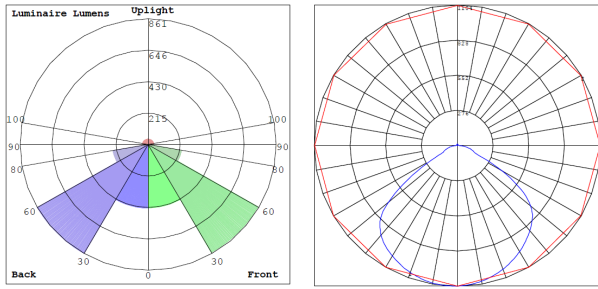

Photometrics: SCP-4FT-20-30W-MCTP-BK

BUD Rating: B1-U2-G1