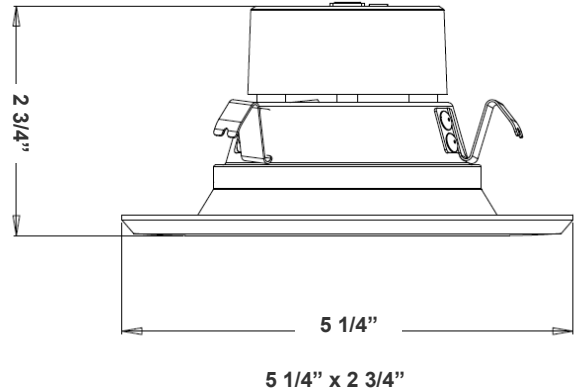

RDL SERIES RESIDENTIAL LIGHTING

RDL4-ST-MCT5
4" Smooth Recessed Trim

Customer Name: _____

Project Name: _____

Note: _____ Type: _____

Features

- 4" Smooth Recessed Trim
- Multi CCT (Selectable Switch on the Back of the driver)
- Isolated Driver for Improved Thermal Management
- 5-Year Warranty
- Spun Aluminum with White Powder Coat Finish

Technical Specification

Electrical:

- Voltage: 120V AC
- Output Voltage: 36VDC
- Power Factor: >0.90
- Wattage: 10W
- Efficacy: 70 LP
- Total Harmonic Distortion: $\leq 15\%$

Mechanical:

- Spun Aluminum with White Powder Coat Finish
- Includes 8" Medium Base E-26 Screw-in Adapter That Fits any Standard Incandescent Down-light
- Maximum Ambient Temperature: 104°F
- Fits in Standard 4" Recessed Housings
- Rated life: 50,000 hrs
- Damp Location

Lighting:

- Dimming: TRIAC Dimming (Using Standard TRIAC LED Dimmers)
- LED: Epistar Chip (COB) and Driver—35,000-hour Design Life
- Can Rotate after Installation to Align
- Optics: White Translucent Acrylic Lens
- Total Lumens: 700 LM
- Multi Color Temperatures: 2700K/ 3000K/ 3500K/ 4000K/ 5000K
- Multi CCT (Selectable Switch on the Back of the Driver)
- Color Rendering Index: CRI ≥ 90

Applications:

- LED retrofit trim have been designed to be a flexible lighting solution for retrofit and new construction applications, Ideal for closets, storage areas, attics, corridors, or general lighting solutions for residential and commercial applications

Other Models:

- 15W | 1275LM | RDL6-ST-MCT5