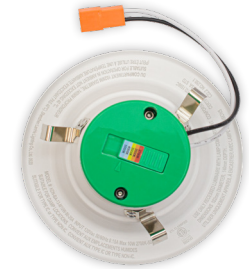

RDL SERIES RESIDENTIAL LIGHTING

RDL4-ST-MCT5
4" Smooth Recessed Trim

Customer Name: _____

Project Name: _____

Note: _____ Type: _____

Features

- 4" Smooth Recessed Trim
- Multi CCT (Selectable Switch on the Back of the driver)
- Isolated Driver for Improved Thermal Management
- 5-Year Warranty
- Spun Aluminum with White Powder Coat Finish

Technical Specification

Electrical:

- Voltage: 120V AC
- Output Voltage: 36VDC
- Power Factor: >0.90
- Wattage: 10W
- Efficacy: 70 LP
- Total Harmonic Distortion: $\leq 15\%$

Mechanical:

- Spun Aluminum with White Powder Coat Finish
- Includes 8" Medium Base E-26 Screw-in Adapter That Fits any Standard Incandescent Down-light
- Maximum Ambient Temperature: 104°F
- Fits in Standard 4" Recessed Housings
- Rated life: 50,000 hrs
- Damp Location

Other Models:

- 15W | 1275LM | RDL6-ST-MCT5

Photometrics: RDL4-ST-MCT5

BUG Rating: B1-U2-G0

Area 30'x 30' Mounting Height: 9'

Other Views:

Side View

Front View

Back View

Performance Table: RDL4-ST-MCT5

MODEL NO.	Wattage	Voltage	Lumens	Color Temp.	BUG Rating	LPW
RDL4-ST-MCT5	10W	120V	700LM	2700K/3000K/3500K/4000K/5000K	B1-U2-G0	70

Sample Ordering

Model **Style** **Color Temp.**