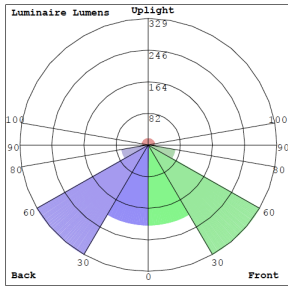

Other Models:

- 15W | 1275LM | RDL6-ST-MCT5

Photometrics: RDL4-ST-MCT5

BUG Rating: B1-U2-G0

Area 30'x 30' Mounting Height: 9'

Other Views:

Side View

Front View