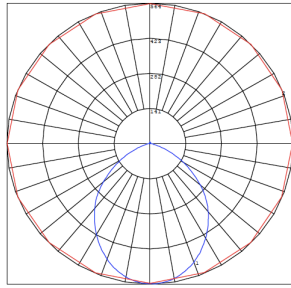

Other Models:

- 15W | 1275LM | RDL6-ST-MCT5

Photometrics: RDL4-ST-MCT5

BUG Rating: B1-U2-G0

Area 30'x 30' Mounting Height: 9'

Other Views:

Side View

Front View