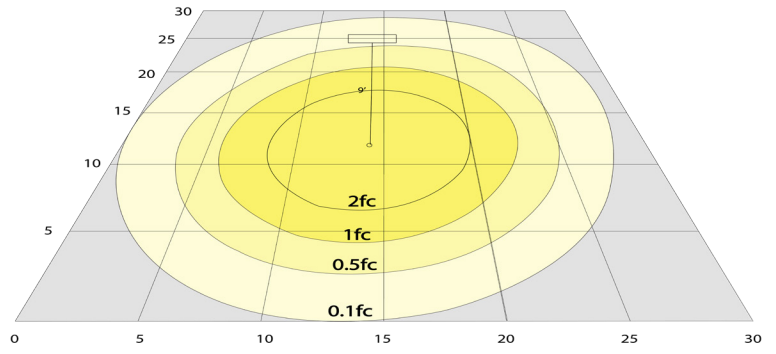

Other Models:

- 15W | 1275LM | RDL6-ST-MCT5

Photometrics: RDL4-ST-MCT5

BUG Rating: B1-U2-G0

Area 30'x 30' Mounting Height: 9'

Other Views:

Side View

Front View

Back View

Performance Table: RDL4-ST-MCT5

MODEL NO.	Wattage	Voltage	Lumens	Color Temp.	BUG Rating	LPW
RDL4-ST-MCT5	10W	120V	700LM	2700K/3000K/3500K/4000K/5000K	B1-U2-G0	70

Sample Ordering

Model **Style** **Color Temp.**