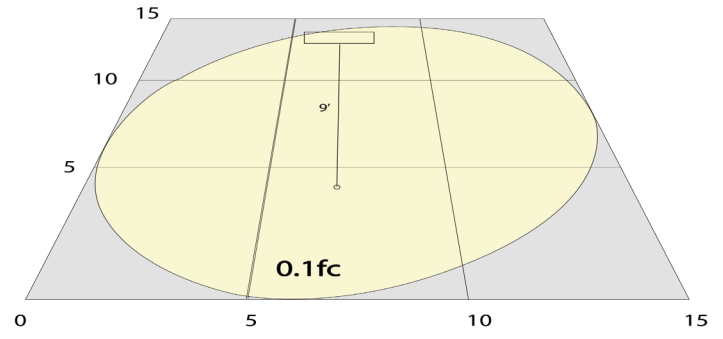

Photometrics: LVW-300-MCT-WH

BUD Rating: B0-U3-G0

Area 15'x 15' Mounting Height: 9'

Other Views:

Side View

Front View

Back View

Performance Table: LVW-300-MCT-WH