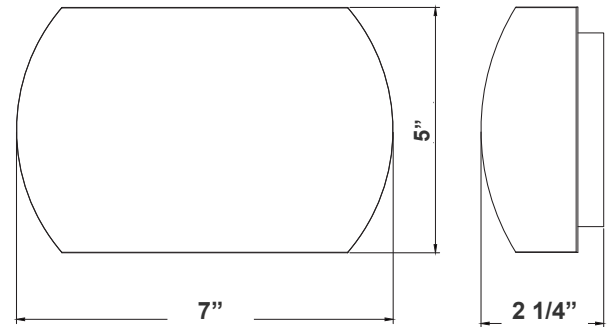

LVW SERIES Outdoor Lighting

LVW-300-MCT-WH
12V LED MINI WALL SCNCE

WESTGATE
THE FUTURE IS HERE...AND IT'S QUITE BRIGHT!

Customer Name: _____

Project Name: _____

Note: _____ Type: _____

7"(W) x 5"(H) x 2 1/4"(D)

Photometrics: LVW-300-MCT-WH

BUD Rating: B0-U3-G0

Area 15'x 15' Mounting Height: 9'

Other Views:

Side View

Front View

Back View

Performance Table: LVW-300-MCT-WH