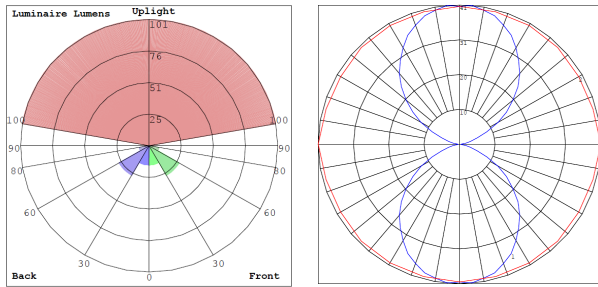

Technical Specifications

Electrical:

- Voltage: 12V AC
- Wattage: 6W
- Power Factor: >0.90
- Efficacy: 66.7 LPW

Lighting:

- Total Lumens: 400LM
- Color Temperatures: 3000K/ 4000K/ 5000K
- Color Rendering Index: CRI ≥ 90
- Beam Angle: 90° x 110°
- Rated life: 50,000 Hrs

Photometrics: LVW-300-MCT-WH

BUD Rating: B0-U3-G0

Area 15'x 15' Mounting Height: 9'

Other Views:

Side View

Front View

Back View

Performance Table: LVW-300-MCT-WH