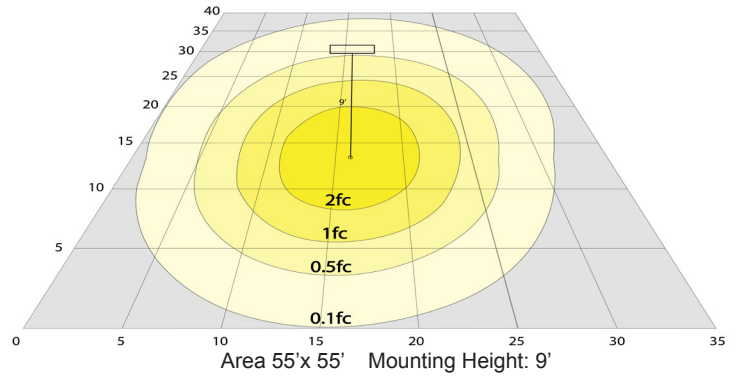

Other Views: