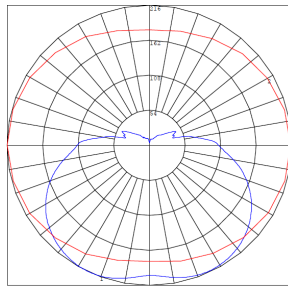

Photometrics: LVS-WS-21-MCT5-BK

BUD Rating: B1-U3-G1