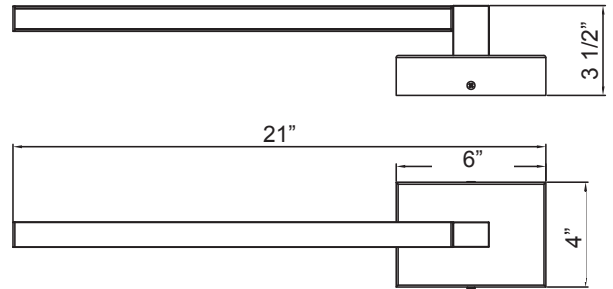

LVS SERIES Indoor Lighting

LVS-WS-21-MCT5-BK
SLIM ROTATABLE VANITY LIGHTS AND SCONCES

Customer Name: _____
Project Name: _____
Note: _____ Type: _____

21"(W) x 4"(H) x 3 1/2"(D)

This is LED Vanity Model Ideal for office, Retail Store, Showroom, Residential applications and Damp environment lighting applications.

Technical Specifications

Electrical:

- Voltage: 120V AC 50/60Hz
- Wattage: 14W
- Power Factor: >0.95
- Total Harmonic Distortion: ≤ 20 %
- Efficacy: 70 LPW

Mechanical:

- Corrosion and Heat Resistance Powder Coated
- Finish: Brushed Nickel
- Durable Die-cast Aluminum
- 180-Degree Rotatable Light Bars
- Operating Temperature: -22°F to 104°F
- IP20, Suitable for Damp Location
- 5-Year Warranty