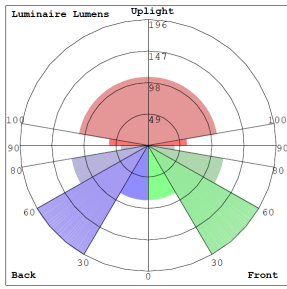

Lighting:

- Multi-CCT(Selectable Switch Inside Fixture)
- Lens Type: Polycarbonate Lens
- Dimming: TRIAC Dimming (Dimmable Down to 5% Compatible With Traic and ELV Dimmers)
- Total Lumens: 980LM
- Color Temperatures: 2700K/ 3000K/3500K/4000K/5000K
- Color Rendering Index: CRI ≥ 90
- 50,000 Hours Rated Life
- Beam Angle: 104.8°(H) x 100.5°(V)

Photometrics: LVS-WS-21-MCT5-BK

BUD Rating: B1-U3-G1

Other Views:

Performance Table: LVS-WS-21-MCT5-BK

MODEL NO.	Wattage	Voltage	Lumens	Color Temp.	BUG Rating	LPW
LVS-WS-21-MCT5-BK	14W	120V	980LM	2700K 3000K 3500K 4000K 5000K	B1-U3-G1	70