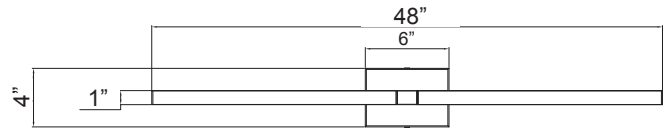

48"(W) x 4"(H)

This is LED Vanity Model Ideal for office, Retail Store, Showroom, Residential applications and Damp environment lighting applications.

Features

- Corrosion and Heat Resistance Powder Coated
- Finish: Black
- Durable Die-cast Aluminum
- Lens Type: Polycarbonate Lens
- MCT: Multi Color Temperature (Selectable Switch Inside Fixture)

Technical Specifications

Electrical:

- Voltage: 120V AC 50/60Hz
- Wattage: 40W
- Power Factor: >0.95
- Total Harmonic Distortion: ≤ 20 %
- Efficacy: 70 LPW

Mechanical:

- Corrosion and Heat Resistance Powder Coated
- Finish: Black
- Durable Die-cast Aluminum
- 180-Degree Rotatable Light Bars
- Operating Temperature: -22°F to 104°F
- IP20, Suitable for Damp Location
- 5-Year Warranty

Lighting:

- Multi-CCT(Selectable Switch Inside Fixture)
- Lens Type: Polycarbonate Lens
- Dimming: TRIAC Dimming (Dimmable Down to 5% Compatible With Traic and ELV Dimmers)
- Total Lumens: 2800LM
- Color Temperatures: 2700K/ 3000K/3500K/4000K/5000K
- Color Rendering Index: CRI ≥ 90
- 50,000 Hours Rated Life
- Beam Angle: 104.8°(H) x 100.5°(V)

Applications:

- Ideal for Office, Retail Store, Showroom, Residential Applications and Damp Environment Lighting Applications

Other Models:

- 40W | 2800LM | LVS-48-MCT5-BN
- 40W | 2800LM | LVS-48-MCT5-BB