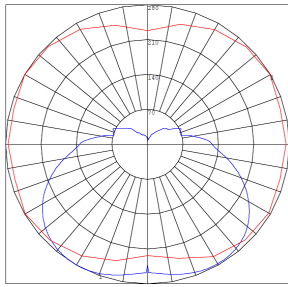

Photometrics: LVS-48-MCT5-BK

BUD Rating: B1-U3-G1

Area 40'x 35' Mounting Height: 9'

Other Views:

Performance Table: LVS-48-MCT5-BK

MODEL NO.	Wattage	Voltage	Lumens	Color Temp.	BUG Rating	LPW
LVS-48-MCT5-BK	40W	120V	2800LM	2700K 3000K 3500K 4000K 5000K	B1-U3-G1	70