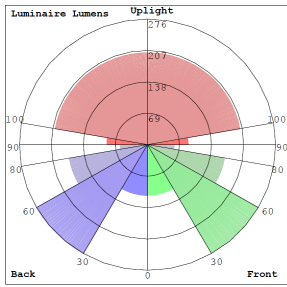

Photometrics: LVS-48-MCT5-BK

BUD Rating: B1-U3-G1