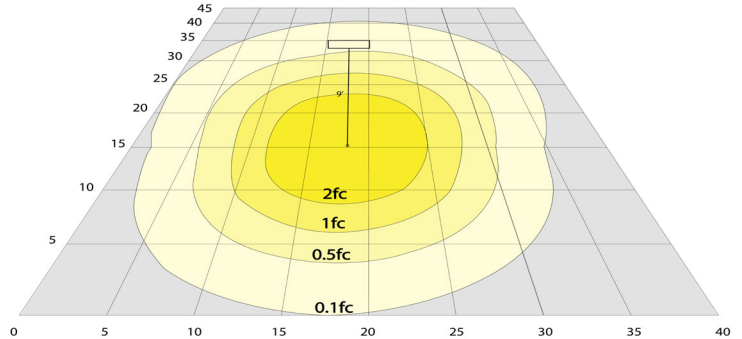

Photometrics: LVS-48-MCT5-BK

BUD Rating: B1-U3-G1

Area 40'x 35' Mounting Height: 9'

Other Views:

Performance Table: LVS-48-MCT5-BK

MODEL NO.	Wattage	Voltage	Lumens	Color Temp.	BUG Rating	LPW
LVS-48-MCT5-BK	40W	120V	2800LM	2700K 3000K 3500K 4000K 5000K	B1-U3-G1	70