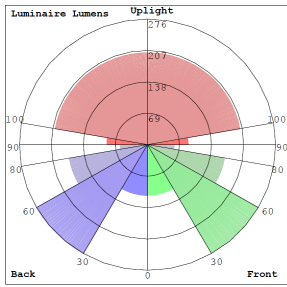

Lighting:

- Multi-CCT(Selectable Switch Inside Fixture)
- Lens Type: Polycarbonate Lens
- Dimming: TRIAC Dimming (Dimmable Down to 5% Compatible With Traic and ELV Dimmers)
- Total Lumens: 2800LM
- Color Temperatures: 2700K/ 3000K/3500K/4000K/5000K
- Color Rendering Index: CRI ≥ 90
- 50,000 Hours Rated Life
- Beam Angle: 104.8°(H) x 100.5°(V)

Photometrics: LVS-48-MCT5-BB

BUD Rating: B1-U3-G1

Area 40'x 35' Mounting Height: 9'

Other Views:

Performance Table: LVS-48-MCT5-BB

MODEL NO.	Wattage	Voltage	Lumens	Color Temp.	BUG Rating	LPW
LVS-48-MCT5-BB	40W	120V	2800LM	2700K 3000K 3500K 4000K 5000K	B1-U3-G1	70