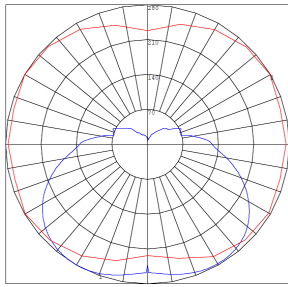

Photometrics: LVS-48-MCT5-BB

BUD Rating: B1-U3-G1

Area 40'x 35' Mounting Height: 9'

Other Views:

Performance Table: LVS-48-MCT5-BB

MODEL NO.	Wattage	Voltage	Lumens	Color Temp.	BUG Rating	LPW
LVS-48-MCT5-BB	40W	120V	2800LM	2700K 3000K 3500K 4000K 5000K	B1-U3-G1	70