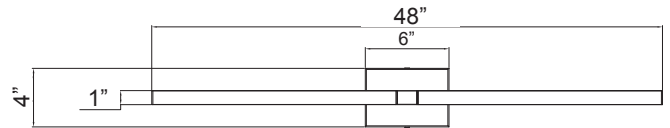

LVS SERIES Indoor Lighting

LVS-48-MCT5-BB
SLIM ROTATABLE VANITY LIGHTS AND SCONCES

Customer Name: _____
Project Name: _____
Note: _____ | Type: _____

48"(W) x 4"(H)

This is LED Vanity Model Ideal for office, Retail Store, Showroom, Residential applications and Damp environment lighting applications.

Features

- Corrosion and Heat Resistance Powder Coated
- Finish: Brushed Brass
- Durable Die-cast Aluminum
- Lens Type: Polycarbonate Lens
- MCT: Multi Color Temperature (Selectable Switch Inside Fixture)

Technical Specifications

Electrical:

- Voltage: 120V AC 50/60Hz
- Wattage: 40W
- Power Factor: >0.95
- Total Harmonic Distortion: ≤ 20 %
- Efficacy: 70 LPW

Mechanical:

- Corrosion and Heat Resistance Powder Coated
- Finish: Brushed Brass
- Durable Die-cast Aluminum
- 180-Degree Rotatable Light Bars
- Operating Temperature: -22°F to 104°F
- IP20, Suitable for Damp Location
- 5-Year Warranty

Lighting:

- Multi-CCT(Selectable Switch Inside Fixture)
- Lens Type: Polycarbonate Lens
- Dimming: TRIAC Dimming (Dimmable Down to 5% Compatible With Traic and ELV Dimmers)
- Total Lumens: 2800LM
- Color Temperatures: 2700K/ 3000K/3500K/4000K/5000K
- Color Rendering Index: CRI ≥ 90
- 50,000 Hours Rated Life
- Beam Angle: 104.8°(H) x 100.5°(V)

Applications:

- Ideal for Office, Retail Store, Showroom, Residential Applications and Damp Environment Lighting Applications

Other Models:

- 40W | 2800LM | LVS-48-MCT5-BN
- 40W | 2800LM | LVS-48-MCT5-BK