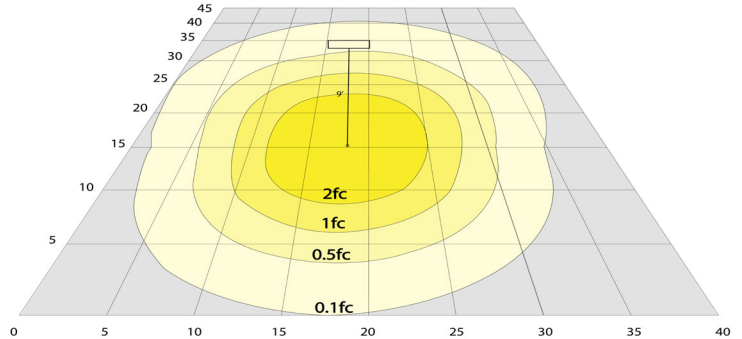

Photometrics: LVS-48-MCT5-BB

BUD Rating: B1-U3-G1

Area 40'x 35' Mounting Height: 9'

Other Views:

Performance Table: LVS-48-MCT5-BB

MODEL NO.	Wattage	Voltage	Lumens	Color Temp.	BUG Rating	LPW
LVS-48-MCT5-BB	40W	120V	2800LM	2700K 3000K 3500K 4000K 5000K	B1-U3-G1	70