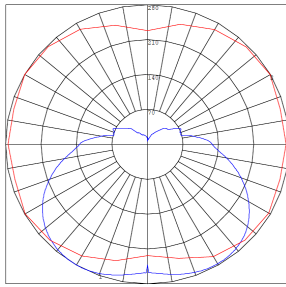

Photometrics: LVS-36-MCT5-BK

BUD Rating: B1-U3-G1

Area 40'x 35' Mounting Height: 9'

Other Views:

Performance Table: LVS-36-MCT5-BK

MODEL NO.	Wattage	Voltage	Lumens	Color Temp.	BUG Rating	LPW
LVS-36-MCT5-BK	30W	120V	2100LM	2700K 3000K 3500K 4000K 5000K	B1-U3-G1	70