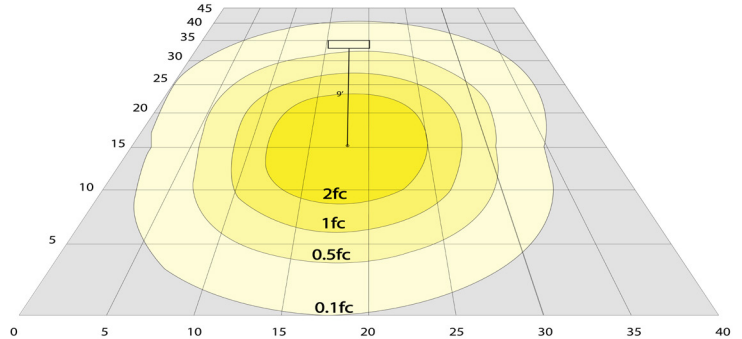

Photometrics: LVS-36-MCT5-BK

BUD Rating: B1-U3-G1

Area 40'x 35' Mounting Height: 9'

Other Views:

Performance Table: LVS-36-MCT5-BK

MODEL NO.	Wattage	Voltage	Lumens	Color Temp.	BUG Rating	LPW
LVS-36-MCT5-BK	30W	120V	2100LM	2700K 3000K 3500K 4000K 5000K	B1-U3-G1	70