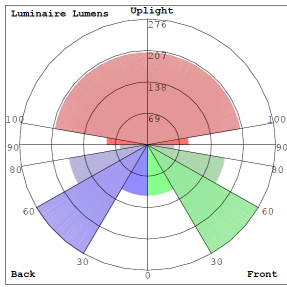

Photometrics: LVS-36-MCT5-BK

BUD Rating: B1-U3-G1