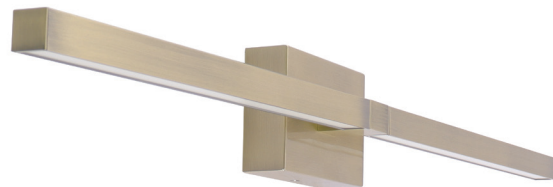

LVS SERIES Indoor Lighting

LVS-36-MCT5-BK
SLIM ROTATABLE VANITY LIGHTS AND SCONCES

Customer Name: _____
Project Name: _____
Note: _____ | Type: _____

MCT5
Selection:

This is LED Vanity Model Ideal for office, Retail Store, Showroom, Residential applications and Damp environment lighting applications.

36"(W) x 4"(H)

Features

- Corrosion and Heat Resistance Powder Coated
- Finish: Black
- Durable Die-cast Aluminum
- Lens Type: Polycarbonate Lens
- MCT: Multi Color Temperature (Selectable Switch Inside Fixture)

Sample Ordering

Model Size Color Temp. Housing

LVS - 36 - MCT5 - BK

Example:

1. LVS-36-MCT5-BK

(For LVS 30W MCT5 fixture 120V)

Other Model:

LVS-36-MCT5-BN