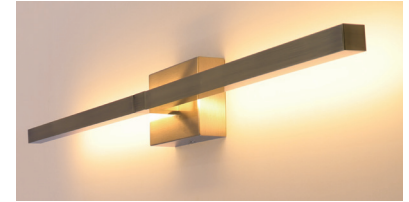

Other Views: