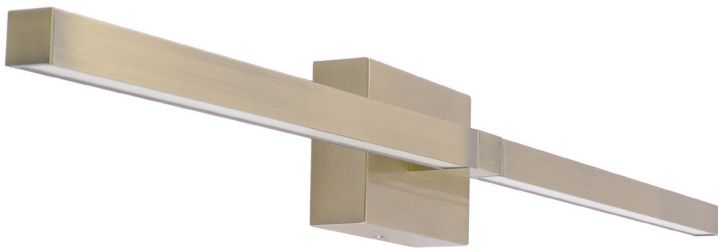

# LVS SERIES Indoor Lighting

LVS-36-MCT5-BB  
SLIM ROTATABLE VANITY LIGHTS AND SCONCES

Customer Name: \_\_\_\_\_  
Project Name: \_\_\_\_\_  
Note: \_\_\_\_\_ Type: \_\_\_\_\_

**MCT5**  
Selection:

This is LED Vanity Model Ideal for office, Retail Store, Showroom, Residential applications and Damp environment lighting applications.

**36"(W) x 4"(H)**

## Features

- Corrosion and Heat Resistance Powder Coated
- Finish: Brushed Brass
- Durable Die-cast Aluminum
- Lens Type: Polycarbonate Lens
- MCT: Multi Color Temperature (Selectable Switch Inside Fixture)

### Mechanical:

- Corrosion and Heat Resistance Powder Coated
- Finish: Brushed Brass
- Durable Die-cast Aluminum
- 180-Degree Rotatable Light Bars
- Operating Temperature: -22°F to 104°F
- IP20, Suitable for Damp Location
- 5-Year Warranty