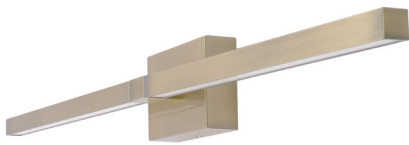

Other Views: