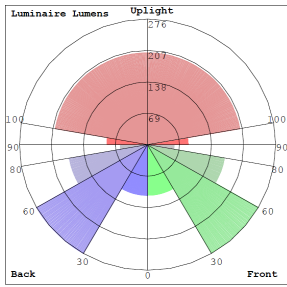

Photometrics: LVS-36-MCT5-BB

BUD Rating: B1-U3-G1