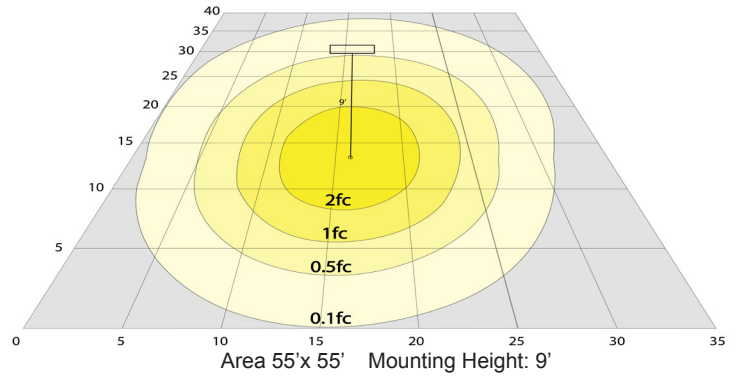

Phone: (877) 805-2252 | Fax: (877) 805-2252
www.westgatemfg.com

WG-ZB-26-2Z

Photometrics: LVF-36-MCT5-BN

BUD Rating: B1-U3-G1

Area 55'x 55' Mounting Height: 9'

Other Views:

Side View

Back View