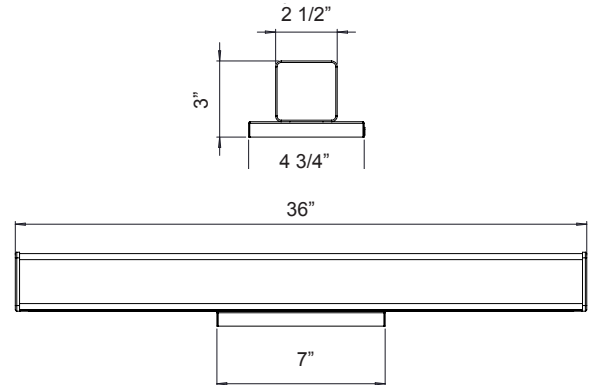

Note: _____

Type: _____

This is LED Vanity Model Ideal for office, Retail Store, Showroom, Residential applications and Damp environment lighting applications.

36"(W) x 3"(H) x 4 3/4"(D)

Features

- Corrosion and Heat Resistance Powder Coated
- Finish: Brushed Nickel
- Durable Die-cast Aluminum
- Lens Type: Polycarbonate Lens
- MCT: Multi Color Temperature (Selectable Switch Inside Fixture)

Technical Specifications

Electrical:

- Voltage: 120V AC 50/60Hz
- Wattage: 24W
- Power Factor: >0.95
- Total Harmonic Distortion: ≤ 20 %
- Efficacy: 83 LPW

Mechanical:

- Corrosion and Heat Resistance Powder Coated
- Finish: Brushed Nickel
- Durable Die-cast Aluminum
- Lens Type: Polycarbonate Lens
- IP20, Suitable for Damp Location
- Operating Temperature: -22°F to 104°F

Phone: (877) 805-2252 | Fax: (877) 805-2252
www.westgatemfg.com

WG-ZB-26-2Z

Photometrics: LVF-36-MCT5-BN

BUD Rating: B1-U3-G1

Area 55'x 55' Mounting Height: 9'

Other Views:

Side View

Back View