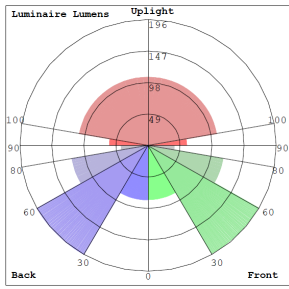

Lighting:

- Dimming: TRIAC Dimming (Dimmable Down to 5% Compatible with Traic and ELV Dimmers)
- Total Lumens: 2000LM
- Color Temperatures: 2700K/3000K/3500K/4000K/5000K
- Multi-CCT(Selectable Switch Inside Fixture)
- Color Rendering Index: CRI ≥ 90
- 50,000 Hours Rated Life
- 5-Year Warranty
- Beam Angle: 104.8°(H) x 100.5°(V)

Phone: (877) 805-2252 | Fax: (877) 805-2252
www.westgatemfg.com

WG-ZB-26-2Z

Photometrics: LVF-36-MCT5-BN

BUD Rating: B1-U3-G1

Area 55'x 55' Mounting Height: 9'

Other Views:

Side View

Back View