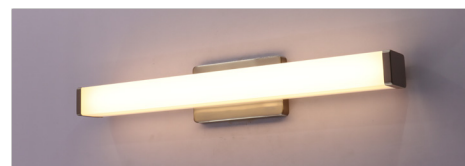

Photometrics: LVF-36-MCT5-BN

BUD Rating: B1-U3-G1

Area 55'x 55' Mounting Height: 9'

Other Views:

Performance Table: LVF-36-MCT5-BN

MODEL NO.	Wattage	Voltage	Lumens	Color Temp.	BUG Rating	LPW
LVF-36-MCT5-BN	24W	120V	2000LM	2700K 3000K 3500K 4000K 5000K	B1-U3-G1	83

Sample Ordering

Model   **Size**   **Color Temp.**   **Housing**

LVF - 36 - MCT5 - BN

Other Model: LVF-24-MCT5-BN

Back View