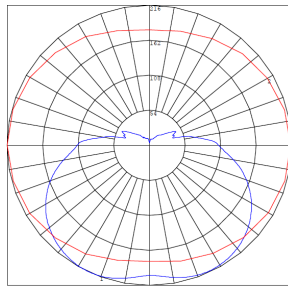

Phone: (877) 805-2252 | Fax: (877) 805-2252
www.westgatemfg.com

WG-ZB-26-2Z

Photometrics: LVF-36-MCT5-BN

BUD Rating: B1-U3-G1

Area 55'x 55' Mounting Height: 9'

Other Views:

Side View

Back View