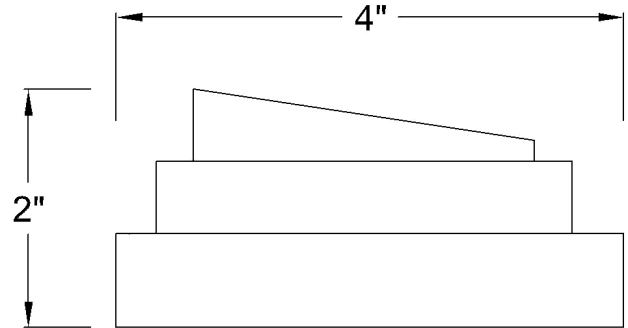

DIMENSIONS:

4" x 2"

LS-159-BZ

STEP LIGHTS WITH LED LAMPS

Ideal for walkway and pathway, stairway and more.

ELECTRICAL SPECIFICATIONS:

- Voltage: 12V AC/DC
- Wattage: 3W
- Efficacy: 100LM/W

HOUSING SPECIFICATIONS:

- Solid Brass, Antique Bronze Finish
- 3FT. STP-2 18AWG lead wire
- Silicon-filled Wire Nuts
- IP rating: IP67, Wet Locations

CERTIFICATIONS:

MODEL	WATTS	VOLTAGE	LUMENS	FINISH
LS-159-BZ	3W	12VAC/DC	300LM	Antique Bronze Finish (BZ)

ACCESSORIES INCLUDED:

LIGHTING SPECIFICATIONS:

- Light Source: LED JC G4 corn lamp Bi-pin
- Lens: Glass Lens
- Total lumens: 300LM
- Color Temperature: 3000K
- Beam Angle: 80°

WARRANTY: 3 years