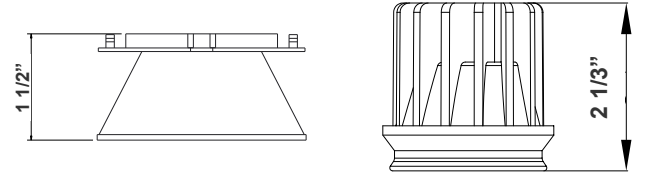

MATTE GOLD

WHITE

BLACK ON BLACK

BLACK

CLEAR

MATTE SILVER

3 2/3" (H) X 3" (D)
Box Dimensions:
5-1/4" x 1-5/8" x 1-1/8"
Junction Area Dimensions:
2-1/16" x 1-5/8" x 1-1/8"

Ideal for New as well as old residential and commercial constructions.