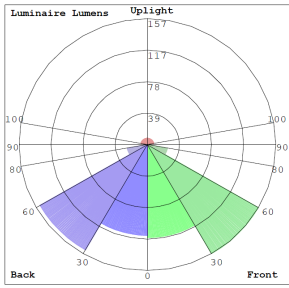

Lighting:

- Dimming: dimmable down to 10% using standard TRIAC LED Dimmer
- Total Lumens: 490LM
- Color Temperature: 2700K/3000K/3500K/4000K/5000K
- Color Rendering index: >90
- Beam Angle: 24°
- Lifespan: 50,000 Hrs.

Photometrics: LRD-7W-4WTR

BUG Rating: B1-U1-G0

7W 5000K, Area 25'x 25' Mounting Height: 9'

Other Views:

LRD-WTR4-MG
LRD-WTR4-MG
LRD-WTR4-MG
LRD-WTR4-MG
LRD-WTR4-MG

LRD-EGN-7W-27K-D
LRD-EGN-7W-30K-D
LRD-EGN-7W-35K-D
LRD-EGN-7W-40K-D
LRD-EGN-7W-50K-D

RSL4-RI
4" Round Rough-in Plate,
26" Long

Sample Ordering

Model	Wattage	Color Temp.	Size	Size
LRD	7w	<input type="text"/>	4WTR	<input type="text"/>
		27K = 2700K 30K = 3000K 35K = 3500K 40K = 4000K 50K = 5000K		MG = MATTE GOLD WH = WHITE ABK = BLACK ON BLACK BK = BLACK C = CLEAR HZ = MATTE SILVER