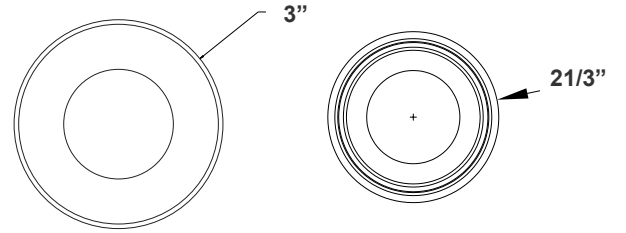

MATTE GOLD

WHITE

BLACK ON BLACK

BLACK

CLEAR

MATTE SILVER

3 2/3" (H) X 3" (D)
Box Dimensions:
5-1/4" x 1-5/8" x 1-1/8"
Junction Area Dimensions:
2-1/16" x 1-5/8" x 1-1/8"

Ideal for New as well as old residential and commercial constructions.

Features

- 4" LED Winded Recessed Trim
- Die-cast Aluminum With White Powder Coat Finish
- 5-Year Warranty
- Junction Box Included With Fixture

Technical Specifications

Electrical:

- Voltage: 120VAC
- Wattage: 7W
- Power Factor: >0.90
- Efficacy: Up to 70 LM/W