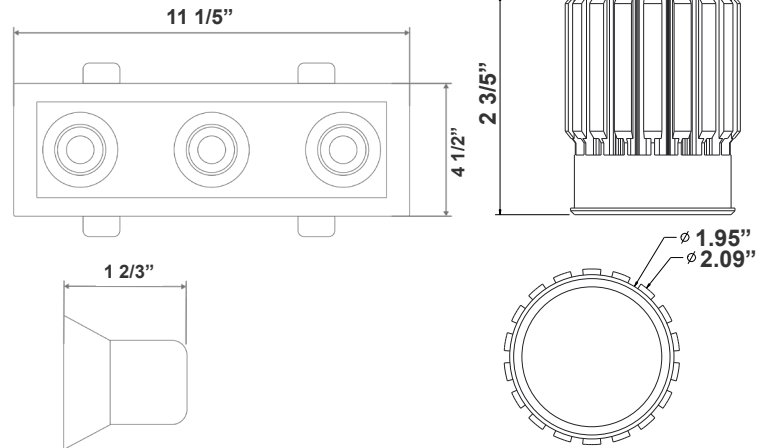

Note: \_\_\_\_\_

Type: \_\_\_\_\_

4 1/2"(H) X 11 1/5"(W) X 1 2/3"(D)  
Driver Box Dimensions:  
5-1/4" x 1-5/8" x 1-1/8"

Ideal for New as well as old residential and commercial constructions.