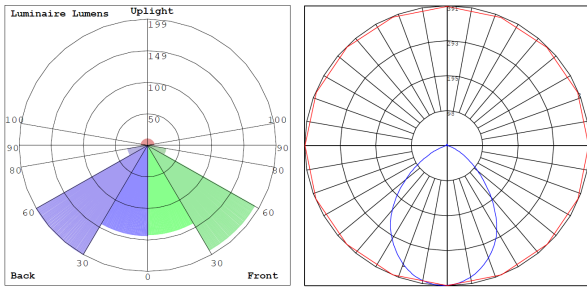

Photometrics: LRD-10W-WTM1-WH

BUG Rating: B1-U2-G0

Other Views:

LRD-WTM1-WH
LRD-WTM1-WH
LRD-WTM1-WH
LRD-WTM1-WH
LRD-WTM1-WH

LRD-EGN-10W-27K-D
LRD-EGN-10W-30K-D
LRD-EGN-10W-35K-D
LRD-EGN-10W-40K-D
LRD-EGN-10W-50K-D