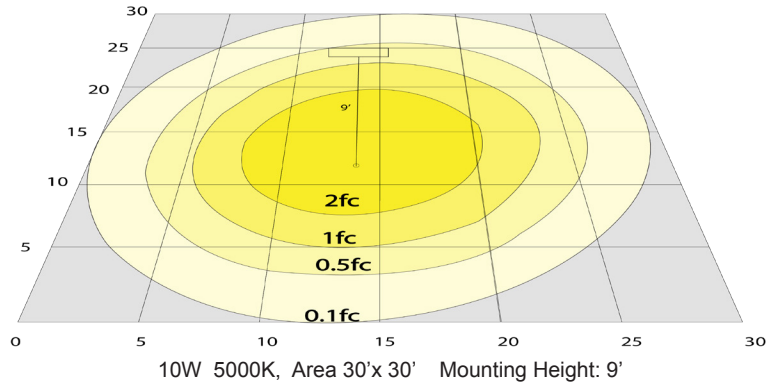

Applications:

- Ideal for New as well as old residential and commercial constructions.

Other Models:

- 10W | 700LM | LRD-10W-27K-WTM2-WH
- 10W | 700LM | LRD-10W-30K-WTM2-WH
- 10W | 700LM | LRD-10W-35K-WTM2-WH
- 10W | 700LM | LRD-10W-40K-WTM2-WH
- 10W | 700LM | LRD-10W-50K-WTM2-WH
- 10W | 700LM | LRD-10W-27K-WTM3-WH
- 10W | 700LM | LRD-10W-30K-WTM3-WH
- 10W | 700LM | LRD-10W-35K-WTM3-WH
- 10W | 700LM | LRD-10W-40K-WTM3-WH
- 10W | 700LM | LRD-10W-50K-WTM3-WH

Photometrics: LRD-10W-WTM1-WH

BUG Rating: B1-U2-G0

Other Views:

LRD-WTM1-WH
LRD-WTM1-WH
LRD-WTM1-WH
LRD-WTM1-WH
LRD-WTM1-WH

LRD-EGN-10W-27K-D
LRD-EGN-10W-30K-D
LRD-EGN-10W-35K-D
LRD-EGN-10W-40K-D
LRD-EGN-10W-50K-D