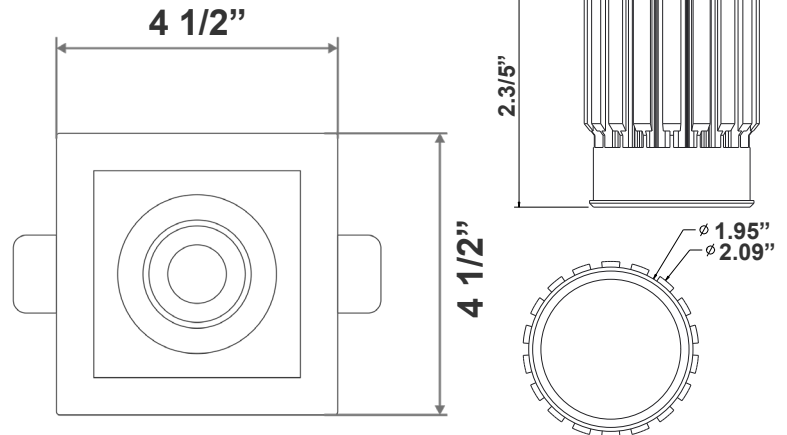

Ideal for New as well as old residential and commercial constructions.

4 1/2" (H) X 4 1/2" (W)
Driver Box Dimensions:
5-1/4" x 1-5/8" x 1-1/8"

Features

- LED Architectural Recessed Trim
- Die-Cast Aluminum With White Powder Coat Finish
- 5-Year Warranty
- Junction Box Included With Fixture

Technical Specifications

Electrical:

- Voltage: 120VAC
- Wattage: 10W
- Power Factor: >0.90
- Efficacy: Up to 70 LM/W

Mechanical:

- Die-cast Aluminum With white Powder Coat Finish
- Clear Glass Lens
- Junction Box Included With Fixture
- Type IC Rated: Approved for Direct Contact With Insulation
- Operating Temperature: 104°F
- Air-Tight and Type IC Rated: No housing Required
- Damp Location Only
- 5-Year Warranty