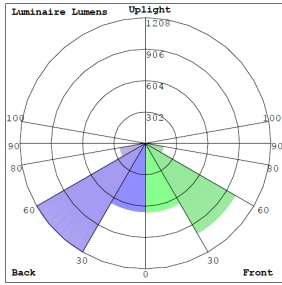

Technical Specifications

Electrical:

- Voltage: 120~277V AC/50~60 Hz
- Wattage: 10W/ 15W/ 20W/ 30W
- Power Factor: >0.9
- Efficacy: 130 LPW

Mechanical:

- Die-cast Aluminum Housing with Powder Coat Finish (Silver Finish)
- LED: Lumileds Luxeon 2835 High Flux LED Solid
- State Lighting technology for long life, no Maintenance needed and High-Efficiency
- High Conductive Aluminum LED Board
- 90° Adjustable 1/2" Knuckle Mount
- IP Rating: IP65
- Operating Temperature: -40°F to 104°F
- Suitable for Wet Locations

Lighting:

- Dimming: 0~10V Dimmable
- Optic Lens Type: III
- Cord type: 13" #18 AWG stranded wires
- Multi-CCT Power - The Switch is on the Bottom of the Fixture
- Total Lumens: 3900LM Max.
- Color Temperature: 3000K/ 4000K/ 5000K/ 5700K
- Color Rendering Index: ≥ 82
- Beam Angle: 120° X 90°

Photometrics: LFX-SM-10-30W-MCTP-KN-BK

BUG Rating: B2-U0-G1

Area 40'x 50' Mounting Height: 20'

Other Views:

Side View

Front View

Back View

Performance Table: LFX-SM-10-30W-MCTP-KN-BK