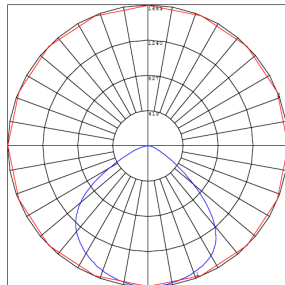

Photometrics: LFX-SM-10-30W-MCTP-KN-BK

BUG Rating: B2-U0-G1

Area 40'x 50' Mounting Height: 20'

Other Views:

Side View

Front View

Back View

Performance Table: LFX-SM-10-30W-MCTP-KN-BK