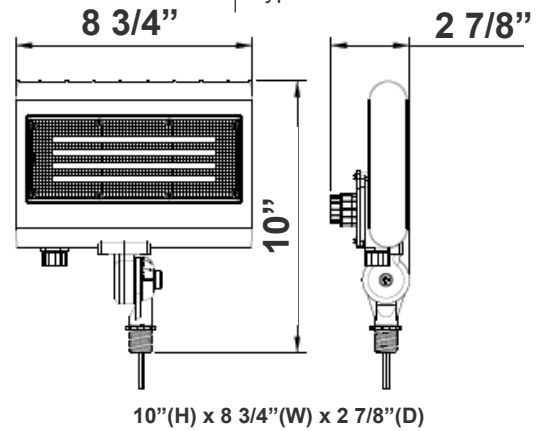

Customer Name: _____

Project Name: _____

Note: _____

Type: _____