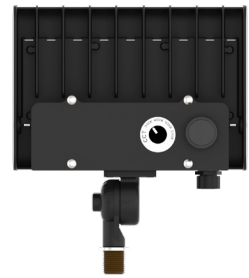

Technical Specifications

Electrical:

- Voltage: 120~277V AC/50~60 Hz
- Wattage: 10W/ 15W/ 20W/ 30W
- Power Factor: >0.9
- Efficacy: 130 LPW

Mechanical:

- Die-cast Aluminum Housing with Powder Coat Finish (Silver Finish)
- LED: Lumileds Luxeon 2835 High Flux LED Solid
- State Lighting technology for long life, no Maintenance needed and High-Efficiency
- High Conductive Aluminum LED Board
- 90° Adjustable 1/2" Knuckle Mount
- IP Rating: IP65
- Operating Temperature: -40°F to 104°F
- Suitable for Wet Locations

Applications:

- Ideal for general site lighting, alleys, loading docks, doorway, pathway and parking areas.
- Replace existing HID flood lights/ wall packs

Other Models:

• 30W | 3900LM | LFX-SM-10-30W-MCTP-KN-WH • 30W | 3900LM | LFX-SM-10-30W-MCTP-KN • 30W | 3900LM | LFX-SM-10-30W-MCTP-SV

Photometrics: LFX-SM-10-30W-MCTP-KN-BK

BUG Rating: B2-U0-G1

Area 40'x 50' Mounting Height: 20'

Other Views:

Side View

Front View

Back View

Performance Table: LFX-SM-10-30W-MCTP-KN-BK