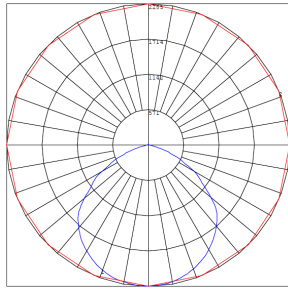

Other Models:

- 15W | 1600LM | LFE-15W-MCT-KN
- 30W | 3150LM | LFE-30W-MCT-KN

Phone: (877) 805-2252 | Fax: (877) 805-2252
www.westgatemfg.com | www.westgatecontrols.co

WG-ZA-Y9-2Z

Photometrics: LFE-50W-MCT-KN