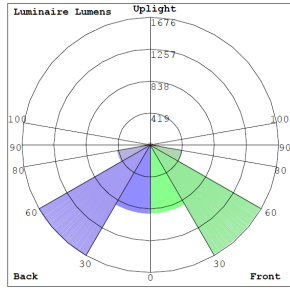

Lighting:

- Cord type: 18" SJTW 18/3 AWG cable
- MCT: Multi Color Temperature (Switch On The Back of Fixture With Silicon Cover)
- Total lumens: 6081LM
- Color temperature: 3000K/ 4000K/ 5000K
- Color rendering index: CRI > 70
- Beam Angle: 120° x 90°

Other Models:

- 15W | 1600LM | LFE-15W-MCT-KN
- 30W | 3150LM | LFE-30W-MCT-KN

Phone: (877) 805-2252 | Fax: (877) 805-2252
www.westgatemfg.com | www.westgatecontrols.co

WG-ZA-Y9-2Z

Photometrics: LFE-50W-MCT-KN

BUD Rating: B2-U2-G1

Area 50'x 55' Mounting Height: 9'

Other Views:

Side View

Front View

Back View

Performance Table: LFE-50W-MCT-KN

MODEL NO.	Wattage	Voltage	Lumens	Color Temp.	BUG Rating	LPW
LFE-50W-MCT-KN	50W	120V	6081LM	3000K 4000K 5000K	B2-U2-G1	119