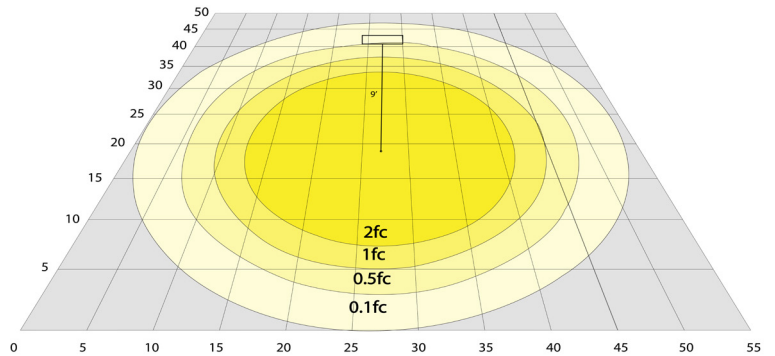

Other Models:

- 15W | 1600LM | LFE-15W-MCT-KN
- 30W | 3150LM | LFE-30W-MCT-KN

Phone: (877) 805-2252 | Fax: (877) 805-2252
www.westgatemfg.com | www.westgatecontrols.co

WG-ZA-Y9-2Z

Photometrics: LFE-50W-MCT-KN

BUD Rating: B2-U2-G1

Area 50'x 55' Mounting Height: 9'

Other Views:

Side View

Front View

Back View

Performance Table: LFE-50W-MCT-KN

MODEL NO.	Wattage	Voltage	Lumens	Color Temp.	BUG Rating	LPW
LFE-50W-MCT-KN	50W	120V	6081LM	3000K 4000K 5000K	B2-U2-G1	119