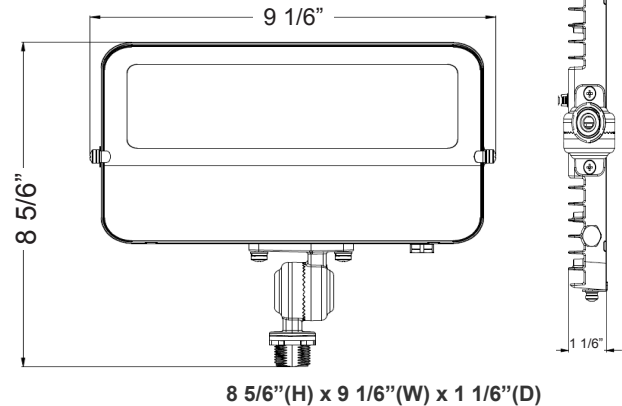

Ideal for general site lighting, alleys, loading docks, doorways, pathway, parking areas. Replace existing HID flood lights/wall packs. Great for use with motion sensors or other instant on/off controls. Solid state lighting technology for long life, low maintenance and high efficiency .

Features

- 90° Adjustable 1/2" Knuckle Mount
- MCT: Multi Color Temperature (Switch On The Back of Fixture With Silicon Cover)
- 7-Year Warranty
- 70,000 hours rated life
- Low Maintenance and High Efficiency

Technical Specification

Electrical:

- Voltage: 120 VAC 50/60Hz
- Wattage: 50W
- Power Factor: >0.9
- Efficacy: 119 LPW
- THD: <25%

Mechanical:

- Die-Cast Aluminum Housing With Powder Coat Finish (Dark Bronze Finish)
- Solid State Lighting Technology For Long Life, Low Maintenance Needed and High Efficiency
- High Conductive Aluminum LED Board
- IP Rating: IP65
- Operating Temperature: -40°F to 104°F
- Suitable for Wet Locations

Lighting:

- Cord type: 18" SJTW 18/3 AWG cable
- MCT: Multi Color Temperature (Switch On The Back of Fixture With Silicon Cover)
- Total lumens: 6081LM
- Color temperature: 3000K/ 4000K/ 5000K
- Color rendering index: CRI > 70
- Beam Angle: 120° x 90°

Applications:

- Ideal for general site lighting, alleys, loading docks, doorway, pathway and parking areas.
- Replace existing HID flood lights/ wall pack
- Great for use with motion sensors or other instant on/off controls

Other Models:

- 15W | 1600LM | LFE-15W-MCT-KN
- 30W | 3150LM | LFE-30W-MCT-KN

Phone: (877) 805-2252 | Fax: (877) 805-2252
www.westgatemfg.com | www.westgatecontrols.co

WG-ZA-Y9-2Z