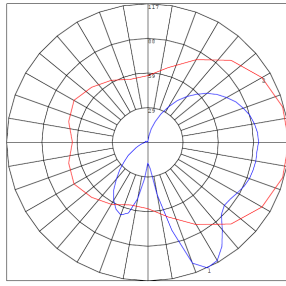

### Other Models:

- 12W | 1200LM | LDSW-MCT5-ORB

Phone: (877) 805-2252 | Fax: (877) 805-2252  
www.westgatemfg.com

W/G-02022020

**Photometrics:** LDSW-MCT5-SIL

BUG Rating: B0-U3-G1

**Other Views:**

Side View