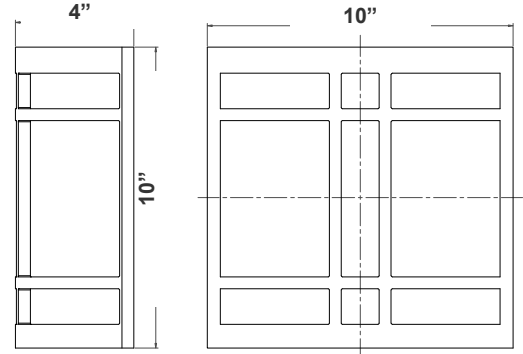

# LDSW SERIES OUTDOOR LIGHTING

LDSS-MCT5-SIL

**WESTGATE**  
THE FUTURE IS HERE...AND IT'S QUITE BRIGHT!

Customer Name: \_\_\_\_\_

Project Name: \_\_\_\_\_

Note: \_\_\_\_\_

Type: \_\_\_\_\_

10"(H) x 10"(W) x 4"(D)