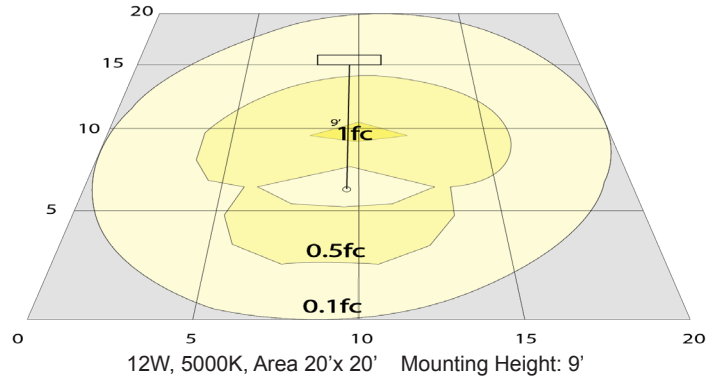

### Other Models:

- 12W | 1200LM | LDSW-MCT5-ORB

Phone: (877) 805-2252 | Fax: (877) 805-2252  
www.westgatemfg.com

W/G-02022020

**Photometrics:** LDSW-MCT5-SIL

BUG Rating: B0-U3-G1

**Other Views:**

Side View