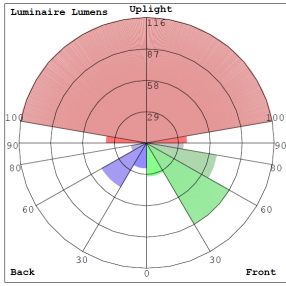

Photometrics: LDSW-MCT5-SIL

BUG Rating: B0-U3-G1