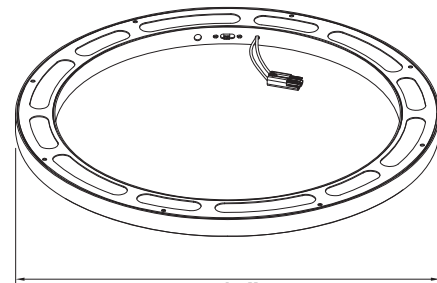

Accessories:

Blank = No Option For Accessories

LCF-ROD-5-BN = 5in SUSPENSION ROD FOR CEILING FIXTURE SWIVEL CANOPY, Brushed Nickel
 LCF-ROD-12-BN = 12in SUSPENSION ROD FOR CEILING FIXTURE SWIVEL CANOPY, Brushed Nickel
 LCF-ROD-24-BN = 24in SUSPENSION ROD FOR CEILING FIXTURE SWIVEL CANOPY, Brushed Nickel
 LCF-ROD-36-BN = 36in SUSPENSION ROD FOR CEILING FIXTURE SWIVEL CANOPY, Brushed Nickel
 LCF-ROD-48-BN = 48in SUSPENSION ROD FOR CEILING FIXTURE SWIVEL CANOPY, Brushed Nickel
 LCF-CANOPY-S-BN = SWIVEL CEILING CANOPY FOR CEILING FIXTURES, Brushed Nickel
 LFCF-SK10-BN = 10FT 4LINE CANOPY SUSPENSION KIT FOR DECORATIVE LIGHTS, Brushed Nickel
 FML-ULK-MCT = 15W, 850LM, 30K/40K/50K UP LIGHT KIT

LCF-ROD-5-BN
LCF-CANOPY-S-BN
SHOWN WITH 5" ROD & CANOPY

LCF-CANOPY-S
SWIVEL CANOPY DIMENSION

LCF-ROD-12-BN
LCF-CANOPY-S-BN
SHOWN WITH 12" ROD & CANOPY

LCF-ROD-36-BN
LCF-CANOPY-S-BN
SHOWN WITH 36" ROD & CANOPY

LCF-ROD-24-BN
LCF-CANOPY-S-BN
SHOWN WITH 24" ROD & CANOPY

LCF-ROD-48-BN
LCF-CANOPY-S-BN
SHOWN WITH 48" ROD & CANOPY

LFCF-SK10
10FT 4LINE CANOPY SUSPENSION KIT
FOR DECORATIVE LIGHTS

Suspension Canopy Dimensions