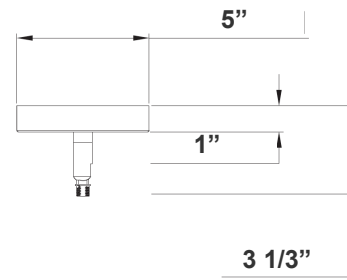

LCF-ROD-5-BN
LCF-CANOPY-S-BN
SHOWN WITH 5" ROD & CANOPY

LCF-CANOPY-S
SWIVEL CANOPY DIMENSION

LCF-ROD-12-BN
LCF-CANOPY-S-BN
SHOWN WITH 12" ROD & CANOPY

LCF-ROD-36-BN
LCF-CANOPY-S-BN
SHOWN WITH 36" ROD & CANOPY