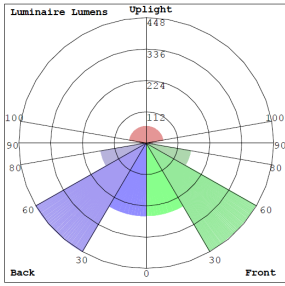

Photometrics: LCFF-18-MCT5-BN

BUG Rating: B1-U3-G1