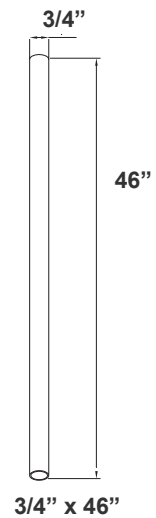

LCF-ROD-5-BN
LCF-CANOPY-S-BN
SHOWN WITH 5" ROD & CANOPY

LCF-CANOPY-S
SWIVEL CANOPY DIMENSION

LCF-ROD-12-BN
LCF-CANOPY-S-BN
SHOWN WITH 12" ROD & CANOPY

LCF-ROD-36-BN
LCF-CANOPY-S-BN
SHOWN WITH 36" ROD & CANOPY

LCF-ROD-24-BN
LCF-CANOPY-S-BN
SHOWN WITH 24" ROD & CANOPY

LCF-ROD-48-BN
LCF-CANOPY-S-BN
SHOWN WITH 48" ROD & CANOPY

LFCF-SK10
10FT 4LINE CANOPY SUSPENSION KIT
FOR DECORATIVE LIGHTS

Suspension Canopy Dimensions