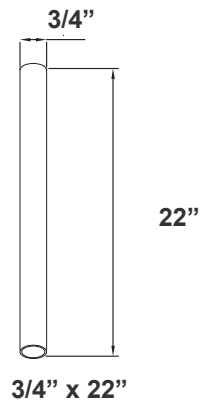

LCF-ROD-5-BN
LCF-CANOPY-S-BN
SHOWN WITH 5" ROD & CANOPY

LCF-CANOPY-S
SWIVEL CANOPY DIMENSION

LCF-ROD-12-BN
LCF-CANOPY-S-BN
SHOWN WITH 12" ROD & CANOPY

LCF-ROD-36-BN
LCF-CANOPY-S-BN
SHOWN WITH 36" ROD & CANOPY

LCF-ROD-24-BN
LCF-CANOPY-S-BN
SHOWN WITH 24" ROD & CANOPY

LCF-ROD-48-BN
LCF-CANOPY-S-BN
SHOWN WITH 48" ROD & CANOPY

LFCF-SK10
10FT 4LINE CANOPY SUSPENSION KIT
FOR DECORATIVE LIGHTS

Suspension Canopy Dimensions