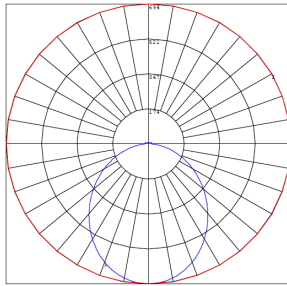

Other Models:

- 25W | 1400LM | LCFF-15-MCT5-BN
- 45W | 2100LM | LCFF-22-MCT5-BN

Photometrics: LCFF-18-MCT5-BN

BUG Rating: B1-U3-G1

Other Views:

Side View

Front View

Back View