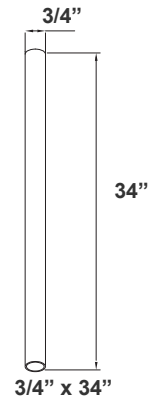

LCF-ROD-5-BN
LCF-CANOPY-S-BN
SHOWN WITH 5" ROD & CANOPY

LCF-CANOPY-S
SWIVEL CANOPY DIMENSION

LCF-ROD-12-BN
LCF-CANOPY-S-BN
SHOWN WITH 12" ROD & CANOPY

LCF-ROD-36-BN
LCF-CANOPY-S-BN
SHOWN WITH 36" ROD & CANOPY

LCF-ROD-24-BN
LCF-CANOPY-S-BN
SHOWN WITH 24" ROD & CANOPY

LCF-ROD-48-BN
LCF-CANOPY-S-BN
SHOWN WITH 48" ROD & CANOPY

LFCF-SK10
10FT 4LINE CANOPY SUSPENSION KIT
FOR DECORATIVE LIGHTS

Suspension Canopy Dimensions