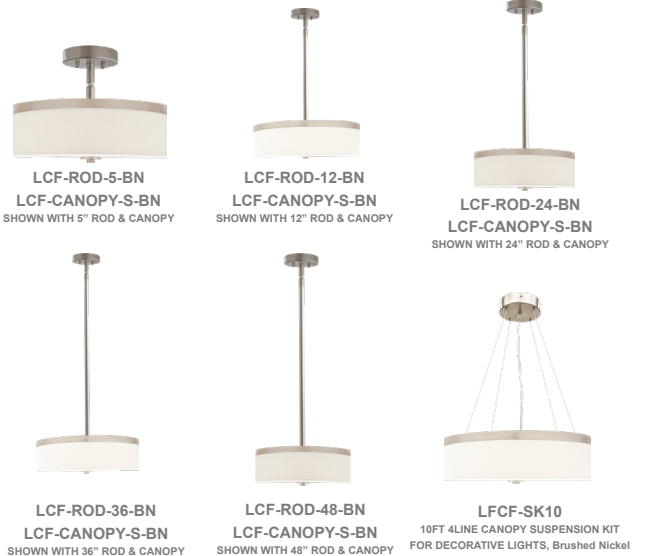

LCFF SERIES RESIDENTIAL LIGHTING

LCFF-18-MCT5-BN
18" LED FABRIC DRUM

Customer Name: _____
Project Name: _____
Note: _____ | Type: _____

18" x 5"

This drum-shaped flush mount has a linen diffuser to create a soft glow overhead. The fabric drum is just the light fixture to brighten up your entryway or living room in understated style.

Performance Table: LCFF-18-MCT5-BN

MODEL NO.	Wattage	Voltage	Lumens	Color Temp.	BUG Rating	LPW
LCFF-18-MCT5-BN	35W	120V	1800LM	2700K/ 3000K/ 3500K/ 4000K/ 5000K	B1-U3-G1	51

Sample Ordering

Model	Size	Color Temp.	Finish
LCFF	18	MCT5	BN

Accessories:

Blank = No Option For Accessories

LCF-ROD-5-BN = 5in SUSPENSION ROD FOR CEILING FIXTURE SWIVEL CANOPY, Brushed Nickel
 LCF-ROD-12-BN = 12in SUSPENSION ROD FOR CEILING FIXTURE SWIVEL CANOPY, Brushed Nickel
 LCF-ROD-24-BN = 24in SUSPENSION ROD FOR CEILING FIXTURE SWIVEL CANOPY, Brushed Nickel
 LCF-ROD-36-BN = 36in SUSPENSION ROD FOR CEILING FIXTURE SWIVEL CANOPY, Brushed Nickel
 LCF-ROD-48-BN = 48in SUSPENSION ROD FOR CEILING FIXTURE SWIVEL CANOPY, Brushed Nickel
 LCF-CANOPY-S-BN = SWIVEL CEILING CANOPY FOR CEILING FIXTURES, Brushed Nickel
 LFCF-SK10-BN = 10FT 4LINE CANOPY SUSPENSION KIT FOR DECORATIVE LIGHTS, Brushed Nickel
 FML-ULK-MCT = 15W, 850LM, 30K/40K/50K UP LIGHT KIT

Accessories:

Example:

- LCFF-18-MCT5-BN (FOR LCFF 35W MCT5 FIXTURE 120V)
- LCFF-18-MCT5-BN (FOR LCFF 35W MCT5 FIXTURE 120V)
 LCF-ROD-5-BN (SUSPENSION ROD FOR CEILING FIXTURE SWIVEL CANOPY)

Rod & Canopy Drawings: