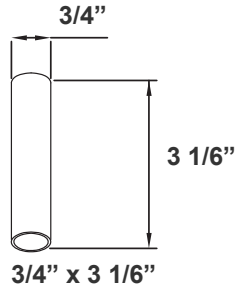

LCF-ROD-5-BN
LCF-CANOPY-S-BN
SHOWN WITH 5" ROD & CANOPY

LCF-CANOPY-S
SWIVEL CANOPY DIMENSION

LCF-ROD-12-BN
LCF-CANOPY-S-BN
SHOWN WITH 12" ROD & CANOPY

LCF-ROD-36-BN
LCF-CANOPY-S-BN
SHOWN WITH 36" ROD & CANOPY