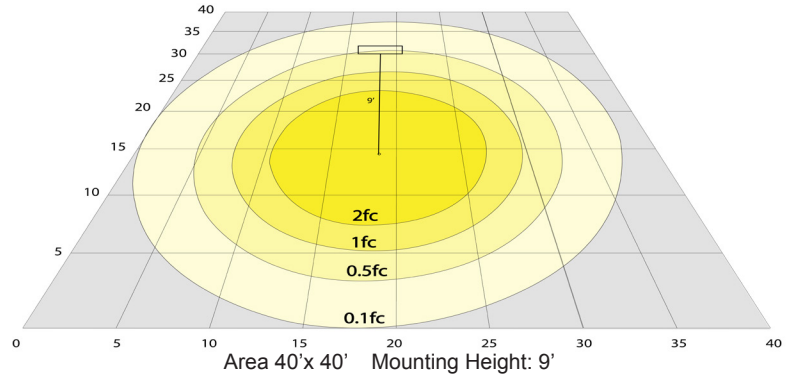

Other Models:

- 25W | 1400LM | LCFF-15-MCT5-BN
- 45W | 2100LM | LCFF-22-MCT5-BN

Photometrics: LCFF-18-MCT5-BN

BUG Rating: B1-U3-G1

Other Views:

Side View

Front View

Back View