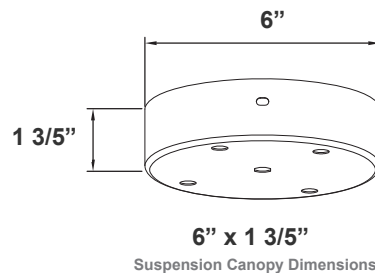

LCF-ROD-5-BN
LCF-CANOPY-S-BN
SHOWN WITH 5" ROD & CANOPY

LCF-CANOPY-S
SWIVEL CANOPY DIMENSION

LCF-ROD-12-BN
LCF-CANOPY-S-BN
SHOWN WITH 12" ROD & CANOPY

LCF-ROD-36-BN
LCF-CANOPY-S-BN
SHOWN WITH 36" ROD & CANOPY

LCF-ROD-24-BN
LCF-CANOPY-S-BN
SHOWN WITH 24" ROD & CANOPY

LCF-ROD-48-BN
LCF-CANOPY-S-BN
SHOWN WITH 48" ROD & CANOPY

LFCF-SK10
10FT 4LINE CANOPY SUSPENSION KIT
FOR DECORATIVE LIGHTS

Suspension Canopy Dimensions