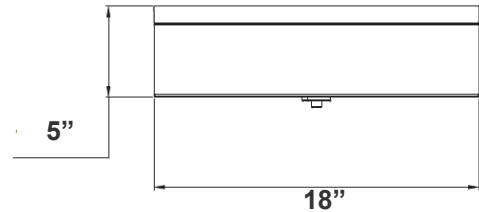

LCFF SERIES RESIDENTIAL LIGHTING

LCFF-18-MCT5-BN
18" LED FABRIC DRUM

Customer Name: _____
Project Name: _____
Note: _____ | Type: _____

18" x 5"

This drum-shaped flush mount has a linen diffuser to create a soft glow overhead. The fabric drum is just the light fixture to brighten up your entryway or living room in understated style.

Features

- Multi CCT (Selectable Switch on the LED Board)
- Brushed Nickel Finish
- 5-Year Warranty
- Multi CCT (Selectable Switch on back of the fixture)

Technical Specifications

Electrical:

- Voltage: 120V AC 50/60Hz
- Wattage: 35W
- Power Factor: >0.90
- Efficacy: 51 LPW

Mechanical:

- Brushed Nickel Finish
- Durable Punching Aluminum Housing with Translucent Diffuser
- Fabric Material: Burlap Sack Cloth
- Surface mount and Suspension Installation
- Smooth Polycarbonate and Fabric cover Delivers Smooth Lighting
- Maximum Ambient Temperature: 86°F to 104°F
- IP20 indoor only

Lighting:

- Dimming: TRIAC Dimming (Dimmable Down to 5% Compatible with Traic and ELV Dimmers)
- Total Lumens: 1800LM
- Color Temperatures: 2700K/3000K/3500K/4000K/5000K
- Multi CCT (Selectable Switch on back of the fixture)
- Color Rendering Index: CRI ≥ 90
- Beam Angle: 120°
- Rated life: 50,000 Hrs

Applications:

- This drum-shaped flush mount has a linen diffuser to create a soft glow overhead. The fabric drum is just the light fixture to brighten up your entryway or living room in understated style.

Other Models:

- 25W | 1400LM | LCFF-15-MCT5-BN
- 45W | 2100LM | LCFF-22-MCT5-BN