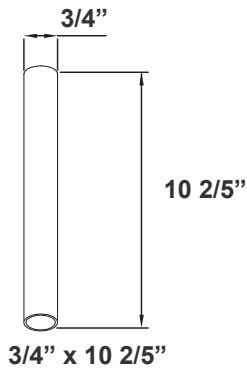

LCF-ROD-5-BN
LCF-CANOPY-S-BN
SHOWN WITH 5" ROD & CANOPY

LCF-CANOPY-S
SWIVEL CANOPY DIMENSION

LCF-ROD-12-BN
LCF-CANOPY-S-BN
SHOWN WITH 12" ROD & CANOPY

LCF-ROD-36-BN
LCF-CANOPY-S-BN
SHOWN WITH 36" ROD & CANOPY

LCF-ROD-24-BN
LCF-CANOPY-S-BN
SHOWN WITH 24" ROD & CANOPY

LCF-ROD-48-BN
LCF-CANOPY-S-BN
SHOWN WITH 48" ROD & CANOPY

LFCF-SK10
10FT 4LINE CANOPY SUSPENSION KIT
FOR DECORATIVE LIGHTS

Suspension Canopy Dimensions