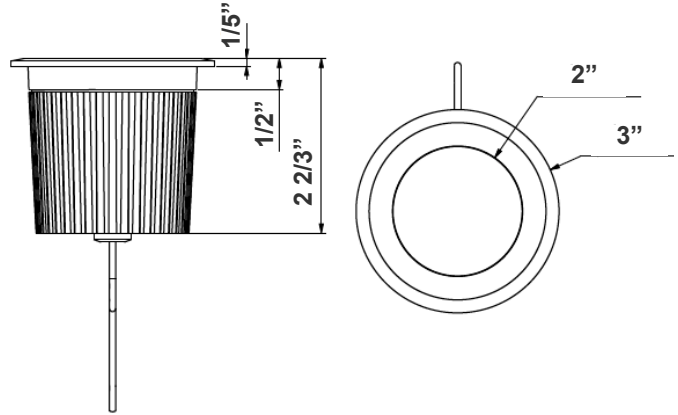

IGLA SERIES LANDSCAPE LIGHTING

IGLA-7W-30K-BN
INTEGRATED LED WELL LIGHT

Selection:

Customer Name: _____

Project Name: _____

Note: _____

Type: _____

2 2/3"(H) x 3"(W)

Technical Specifications

Electrical:

- Voltage: 12-24V AC/DC
- Power Factor: >0.9
- Wattage: 7W
- Input current: 1A Max
- Efficacy: 102LPW

Mechanical:

- Die-cast Aluminum Housing
- Traffic Rated: They are not likely to get damaged from activity around the light, including lawn care, as well as foot and auto traffic
- Optical PC Flat Lens
- 4" PVC Sleeve with three 1/2" KO. 2 on sides, 1 on bottom
- Solid State Lighting Technology for Long Life, No Maintenance Needed and High-Efficiency
- High Conductive Aluminum LED Board
- IP Rating: IP67
- Operating Temperature: -4°F to 104°F
- Suitable for Wet Locations
- 1-Year Warranty

Other Models:

- 3W | 320LM | IGLA-3W-30K-BN

Photometrics: IGLA-7W-30K-BN

BUG Rating: B1-U1-G0

7W 3000K, Area 15'x 15' Mounting Height: 9'

Other Views:

Side View

Top View