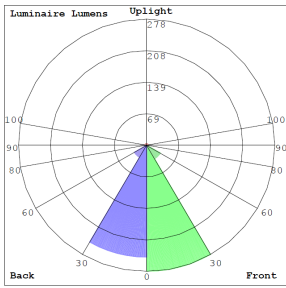

Photometrics: IGLA-7W-30K-BN

BUG Rating: B1-U1-G0

7W 3000K, Area 15'x 15' Mounting Height: 9'