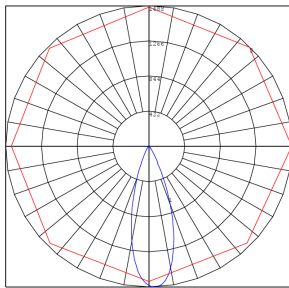

Technical Specifications

Electrical:

- Voltage: 12-24V AC/DC
- Power Factor: >0.9
- Wattage: 7W
- Input current: 1A Max
- Efficacy: 102LPW

Mechanical:

- Die-cast Aluminum Housing
- Traffic Rated: They are not likely to get damaged from activity around the light, including lawn care, as well as foot and auto traffic
- Optical PC Flat Lens
- 4" PVC Sleeve with three 1/2" KO. 2 on sides, 1 on bottom
- Solid State Lighting Technology for Long Life, No Maintenance Needed and High-Efficiency
- High Conductive Aluminum LED Board
- IP Rating: IP67
- Operating Temperature: -4°F to 104°F
- Suitable for Wet Locations
- 1-Year Warranty

Lighting:

- LED: Built in integrated LED
- Total lumens: 720LM
- Color Temperatures: 3000K
- Color Rendering Index: CRI ≥ 90
- Beam Angle: 70°
- Lifespan: 50,000 Hrs.

Applications:

- The fixture has classic traditional appearance, professional light distribution design, ideal for park landscaping, garden, architectural landscape lighting, suitable for wet locations

Other Models:

- 3W | 320LM | IGLA-3W-30K-BN

Photometrics: IGLA-7W-30K-BN

BUG Rating: B1-U1-G0

7W 3000K, Area 15'x 15' Mounting Height: 9'

Other Views:

Side View

Top View