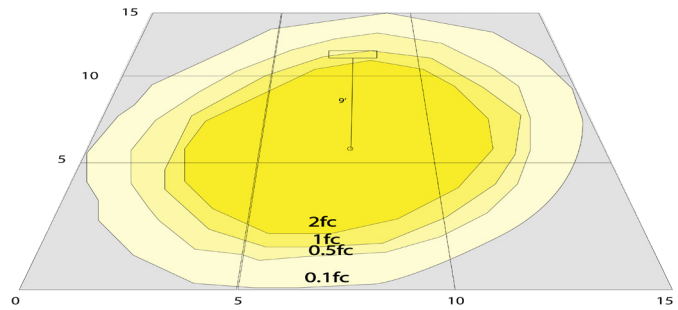

Technical Specifications

Electrical:

- Voltage: 12-24V AC/DC
- Power Factor: >0.9
- Wattage: 7W
- Input current: 1A Max
- Efficacy: 102LPW

Mechanical:

- Die-cast Aluminum Housing
- Traffic Rated: They are not likely to get damaged from activity around the light, including lawn care, as well as foot and auto traffic
- Optical PC Flat Lens
- 4" PVC Sleeve with three 1/2" KO. 2 on sides, 1 on bottom
- Solid State Lighting Technology for Long Life, No Maintenance Needed and High-Efficiency
- High Conductive Aluminum LED Board
- IP Rating: IP67
- Operating Temperature: -4°F to 104°F
- Suitable for Wet Locations
- 1-Year Warranty

Lighting:

- LED: Built in integrated LED
- Total lumens: 720LM
- Color Temperatures: 3000K
- Color Rendering Index: CRI ≥ 90
- Beam Angle: 70°
- Lifespan: 50,000 Hrs.

Applications:

- The fixture has classic traditional appearance, professional light distribution design, ideal for park landscaping, garden, architectural landscape lighting, suitable for wet locations

Other Models:

- 3W | 320LM | IGLA-3W-30K-BN

Photometrics: IGLA-7W-30K-BN

BUG Rating: B1-U1-G0

7W 3000K, Area 15'x 15' Mounting Height: 9'

Other Views:

Side View

Top View