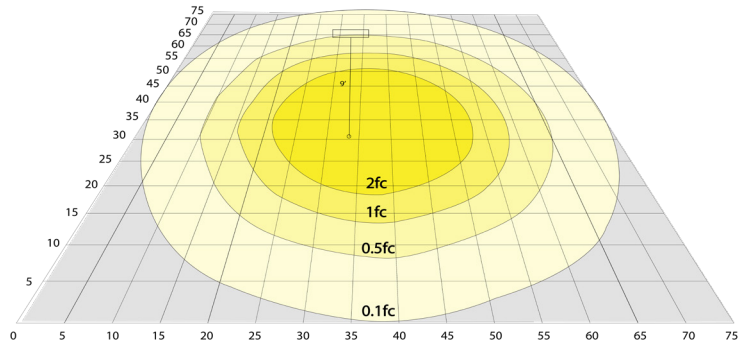

Phone: (877) 805-2252 | Fax: (877) 805-2252
www.westgatemfg.com

WG-Z6-29-2Z

Photometrics: HPL-HB-75W-50K-E39

BUD Rating: B3-U4-G4

75W, 5000K Area 75'x 75' Mounting Height: 9'

Performance Table: HPL-HB-75W-50K-E39

MODEL NO.	Wattage	Voltage	Lumens	Color Temp.	BUG Rating	LPW
HPL-HB-75W-50K-E39	75W	120~277V	8100	5000K	B3-U4-G4	108

Sample Ordering

Model **H** High Power **W** Wattage **C** Color Temp. **B** Base

HLP - HB - 75W - - E39