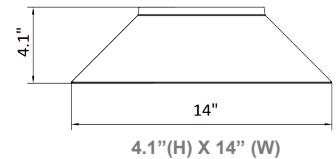

HPL-HB-R2

Example:

1. HPL-HB-75W-50K-E39 (FOR HPL 75W FIXTURE 120-277V)
2. HPL-HB-75W-50K-E39 E39-REDUCER (FOR HPL 75W FIXTURE 120-277V) (REDUCES E39 BULB TO BE USED IN E26 SOCKET)