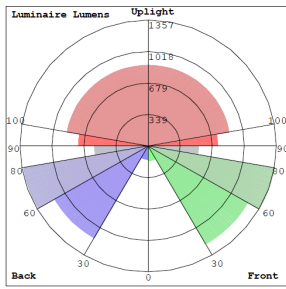

Electrical:

- Voltage: 120-277V AC 50/60Hz
- Wattage: 75W
- Power Factor: >0.9
- THD: ≤25%
- Efficacy: 108 LPW

Lighting:

- Lens: PC Lens
- Total lumens: 8100LM
- Color temperature: 3000K/5000K
- Color rendering index: >80
- Beam Angle: 120°
- 50,000 Hours Rated Life

Phone: (877) 805-2252 | Fax: (877) 805-2252
www.westgatemfg.com

WG-Z6-29-2Z

Photometrics: HPL-HB-75W-50K-E39

BUD Rating: B3-U4-G4

75W, 5000K Area 75'x 75' Mounting Height: 9'

Performance Table: HPL-HB-75W-50K-E39