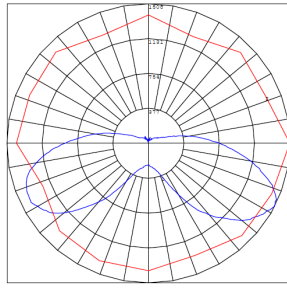

Phone: (877) 805-2252 | Fax: (877) 805-2252
www.westgatemfg.com

WG-Z6-29-2Z

Photometrics: HPL-HB-75W-50K-E39

BUD Rating: B3-U4-G4

75W, 5000K Area 75'x 75' Mounting Height: 9'

Performance Table: HPL-HB-75W-50K-E39