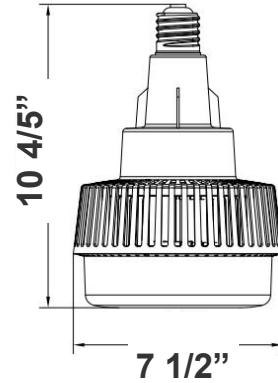

HPL SERIES Industrial Lighting

HPL-HB-75W-50K-E39

WESTGATE
THE FUTURE IS HERE...AND IT'S QUITE BRIGHT!

Customer Name: _____

Project Name: _____

Note: _____

Type: _____

10 4/5"(H) x 7 1/2"(W)

Ideal for Retrofitting Existing HID High Bay, It Can Be Used in Enclosed Luminaires.

Features

- Lamp Base: E39 Mogul Base
- 5-Year Warranty
- Plastic Housing
- 50,000 Hours Rated Life

Technical Specifications

Electrical:

- Voltage: 120-277V AC 50/60Hz
- Wattage: 75W
- Power Factor: >0.9
- THD: ≤25%
- Efficacy: 108 LPW

Lighting:

- Lens: PC Lens
- Total lumens: 8100LM
- Color temperature: 3000K/5000K
- Color rendering index: >80
- Beam Angle: 120°
- 50,000 Hours Rated Life

Phone: (877) 805-2252 | Fax: (877) 805-2252
www.westgatemfg.com

WG-Z6-29-2Z

Photometrics: HPL-HB-75W-50K-E39

BUD Rating: B3-U4-G4

75W, 5000K Area 75'x 75' Mounting Height: 9'

Performance Table: HPL-HB-75W-50K-E39