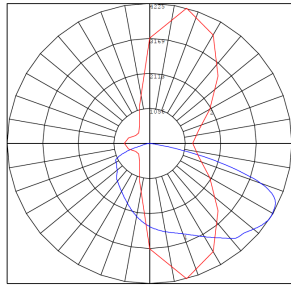

Photometrics: GPX-22-75W-MCTP-PWM

BUD Rating: B1-U1-G0