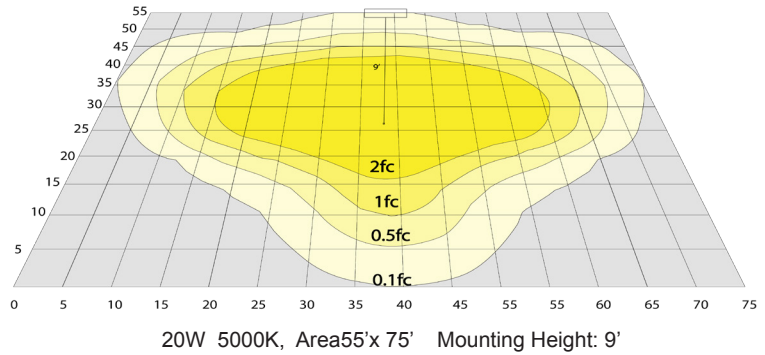

Photometrics: GPX-22-75W-MCTP-PWM

Other Views:

Performance Table: GPX-22-75W-MCTP-PWM

MODEL NO.	Wattage	Voltage	Lumens	Color Temp.	BUG Rating	LPW
GPX-22-75W-MCTP-PWM	22W 37W 56W 75W	120-277V	3014LM 5069LM 7672LM 10275LM	3000K 4000K 5000K	B1-U1-G0	137

Sample Ordering

Model	Min. Watt	Max. Watt	Color Temp.	Mount
GPX	22	75W	MCTP	PWM

Factory Installed Options:

- Blank = No Option
- OPT-EM-OD2INT = INTERNAL EMERGENCY BACK UP BATTERY
- OPT-3MPC = MICROWAVE PHOTOCELL
- OPT-CLR-95(BK/GR/SR/WH) = COLOR PAINT
- OPT-SEN-3MR-3 = BI-LEVEL MICROWAVE SENSOR
- WEC-8RC = REMOTE CONTROL
- OPT-WP-480V = 480V OPTION
- OPT-GPX-LENS-TYPE2S = FACTORY- INSTALLED TYPE 2 LENS
- OPT-GPX-LENS-TYPE3S = FACTORY- INSTALLED TYPE 3 LENS
- OPT-GPX-LENS-FL = FACTORY- INSTALLED FROSTED GLASS LENS

FACTORY INSTALLED OPTIONS: