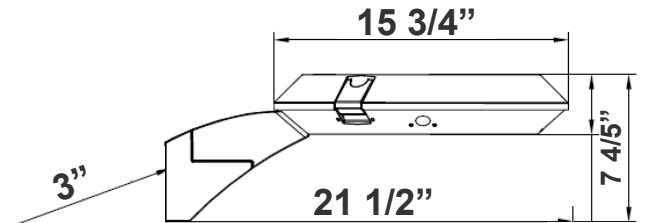

Customer Name: \_\_\_\_\_

Project Name: \_\_\_\_\_

Note: \_\_\_\_\_

Type: \_\_\_\_\_

POLE/WALL MOUNT

**21 1/2" (W) X 7 4/5" (H)**

Ideal for airports, auto dealerships, corporate offices, education, government, healthcare, industrial warehouses, municipal parking, gas stations, convenient stores, recreation and public venues, restaurants, hospitality, retail and grocery stores.