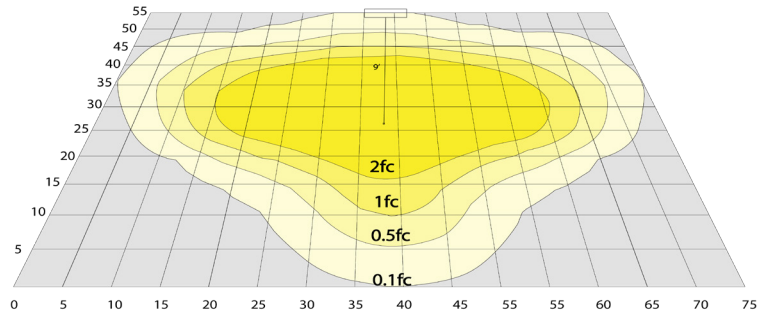

Lighting:

- Multi CCT and Power: Selectable Switch Inside Of The Fixture
- Dimmable: 0~10V Dimming
- LED: SMD 3030
- Total Lumens: 10275LM Max.
- Color Temperature: 3000K/4000K/5000K
- Color Rendering index: >70
- Beam Angle: Type V (150° X 150°)
- Lifespan: 70000 Hrs.

BUD Rating: B1-U1-G0

20W 5000K, Area55'x 75' Mounting Height: 9'

Other Views:

Mounting Bracket

Lens View

Top View

Performance Table: GPX-22-75W-MCTP-CM

| MODEL NO. | Wattage | Voltage | Lumens | Color Temp. | BUG Rating | LPW |
|--------------------|--------------------------|----------|---------------------------------------|-------------------------|------------|-----|
| GPX-22-75W-MCTP-CM | 22W 37W 56W 75W | 120-277V | 3014LM 5069LM 7672LM 10275LM | 3000K 4000K 5000K | B1-U1-G0 | 137 |