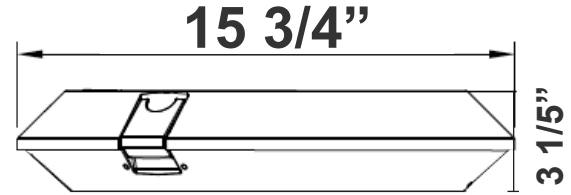

WESTGATE
THE FUTURE IS HERE...AND IT'S QUITE BRIGHT!

Customer Name: _____

Project Name: _____

Note: _____

Type: _____

15 3/4"(W) X 4 3/5"(H)

Features

- Aluminum Housing , Outdoor Powder Coated
- 7-Year Warranty
- Multi CCT and Power: Selectable Switch Inside Of The Fixture