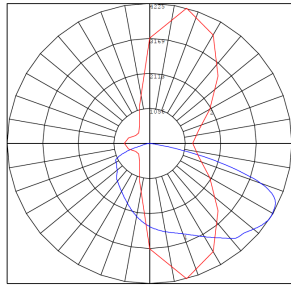

BUD Rating: B1-U1-G0

20W 5000K, Area55'x 75' Mounting Height: 9'

Other Views:

Mounting Bracket

Lens View

Top View

Performance Table: GPX-22-75W-MCTP-CM

| MODEL NO. | Wattage | Voltage | Lumens | Color Temp. | BUG Rating | LPW |
|--------------------|--------------------------|----------|---------------------------------------|-------------------------|------------|-----|
| GPX-22-75W-MCTP-CM | 22W 37W 56W 75W | 120-277V | 3014LM 5069LM 7672LM 10275LM | 3000K 4000K 5000K | B1-U1-G0 | 137 |