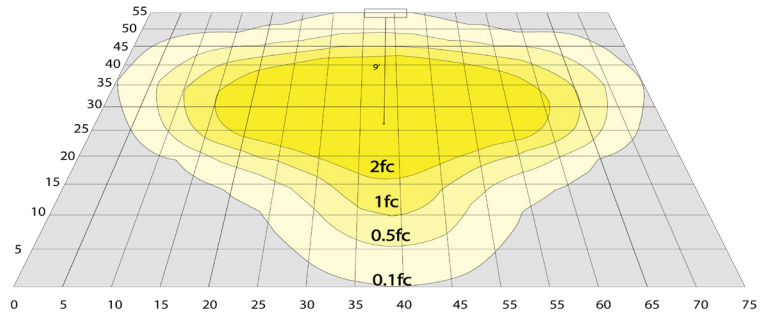

Lighting:

- Multi CCT and Power: Selectable Switch Inside Of The Fixture
- Dimmable: 0~10V Dimming
- LED: SMD 3030
- Total Lumens: 10275LM Max.
- Color Temperature: 3000K/4000K/5000K
- Color Rendering index: >70
- Beam Angle: Type V (150° X 150°)
- Lifespan: 70000 Hrs.

BUD Rating: B1-U1-G0

20W 5000K, Area55'x 75' Mounting Height: 9'

Other Views:

Adapter

Lens View

Side View

Performance Table: GPX-22-75W-MCTP-BM

MODEL NO.	Wattage	Voltage	Lumens	Color Temp.	BUG Rating	LPW
GPX-22-75W-MCTP-BM	22W 37W 56W 75W	120-277V	3014LM 5069LM 7672LM 10275LM	3000K 4000K 5000K	B1-U1-G0	137