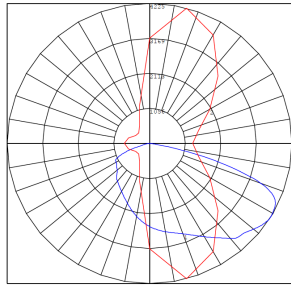

BUD Rating: B1-U1-G0

20W 5000K, Area55'x 75' Mounting Height: 9'

Other Views:

Adapter

Lens View

Side View

Performance Table: GPX-22-75W-MCTP-BM

MODEL NO.	Wattage	Voltage	Lumens	Color Temp.	BUG Rating	LPW
GPX-22-75W-MCTP-BM	22W 37W 56W 75W	120-277V	3014LM 5069LM 7672LM 10275LM	3000K 4000K 5000K	B1-U1-G0	137