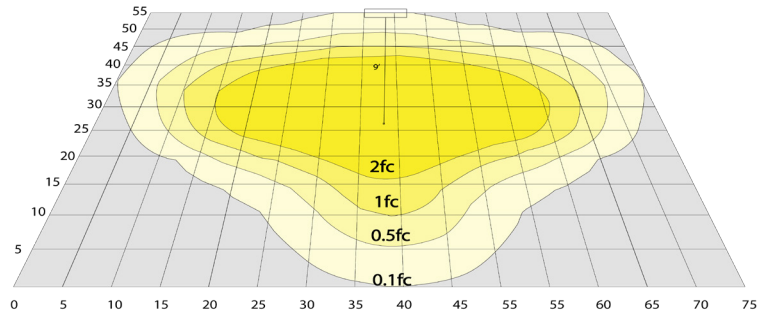

Lighting:

- Multi CCT and Power: Selectable Switch Inside Of The Fixture
- Dimmable: 0~10V Dimming
- LED: SMD 3030
- Total Lumens: 10275LM Max.
- Color Temperature: 3000K/4000K/5000K
- Color Rendering index: >70
- Beam Angle: Type V (150° X 150°)
- Lifespan: 70000 Hrs.

Applications:

- Ideal For Garden, Amusement Park, Residential Quarter , Industrial Park And Pedestrian street.

Photometrics: GPX-22-75W-MCTP-A2

BUD Rating: B1-U1-G0

20W 5000K, Area55'x 75' Mounting Height: 9'

Other Views:

Twin Arm Mount

Lens View

Top View

Performance Table: GPX-22-75W-MCTP-A2

MODEL NO.	Wattage	Voltage	Lumens	Color Temp.	BUG Rating	LPW
GPX-22-75W-MCTP-A2	22W 37W 56W 75W	120-277V	3014LM 5069LM 7672LM 10275LM	3000K 4000K 5000K	B1-U1-G0	137