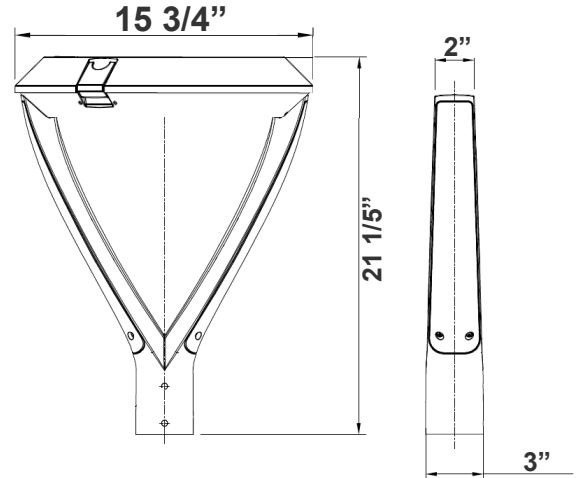

15 3/4"(D) x 21 1/5"(H) x 3"(D)

Ideal for airports, auto dealerships, corporate offices, education, government, healthcare, industrial warehouses, municipal parking, gas stations, convenient stores, recreation and public venues, restaurants, hospitality, retail and grocery stores.

Features

- Aluminum Housing ,Outdoor Powder Coated
- 7-Year Warranty
- Multi CCT and Power: Selectable Switch Inside Of The Fixture

Technical Specifications

Electrical:

- Voltage: 100-277V AC 50/60Hz
- Wattage: 22W/37W/56W/75W
- Power Factor: 0.95
- Efficacy: 137LM/W

Mechanical:

- Aluminum Housing , Outdoor Powder Coated
- Twin (Double) Arm Fits On 2-3/4" Poles
- For 2-3/8" OD Pole/Pipe
- Programmable Bi-Level Motion Sensor & Emergency Backup Options
- Operating Temperature: -86°F~122°F
- IP Rating: IP66, Suitable for Wet Locations
- 7-Year Warranty

Lighting:

- Multi CCT and Power: Selectable Switch Inside Of The Fixture
- Dimmable: 0~10V Dimming
- LED: SMD 3030
- Total Lumens: 10275LM Max.
- Color Temperature: 3000K/4000K/5000K
- Color Rendering index: >70
- Beam Angle: Type V (150° X 150°)
- Lifespan: 70000 Hrs.

Applications:

- Ideal For Garden, Amusement Park, Residential Quarter , Industrial Park And Pedestrian street.