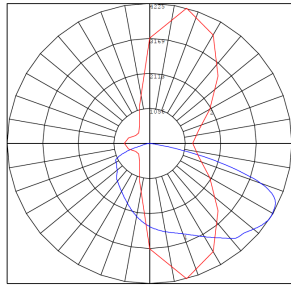

Photometrics: GPX-22-75W-MCTP-A2

BUD Rating: B1-U1-G0