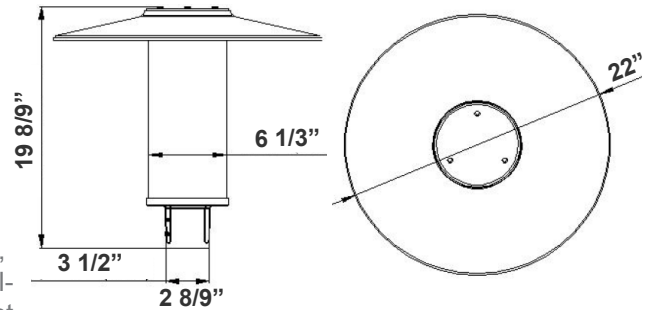

Customer Name: _____
Project Name: _____
Note: _____ | Type: _____

19 8/9"(H) x 22"(D)

Features

- Powder Coating: Bronze
- Aluminum Housing & PC Lens
- 7-Year Warranty
- Multi-CCT & Power: Switch Is Inside Fixture

Area 65'x 65' Mounting Height: 9'

Other Views:

Side View

Top View

Bottom View

Performance Table: GPH-12-40W-MCTP-BR

MODEL NO.	Wattage	Voltage	Lumens	Color Temp.	BUG Rating	LPW
GPH-12-40W-MCTP-BR	12W 20W 30W 40W	120-277V	1200LM 2000LM 3000LM 4000LM	3000K 4000K 5000K	B1-U3-G1	100