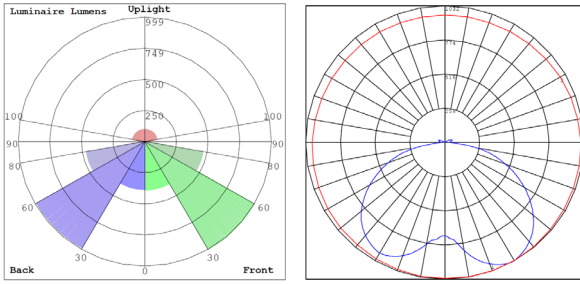

Photometrics: GPH-12-40W-MCTP-BR

BUG Rating: B1-U3-G1