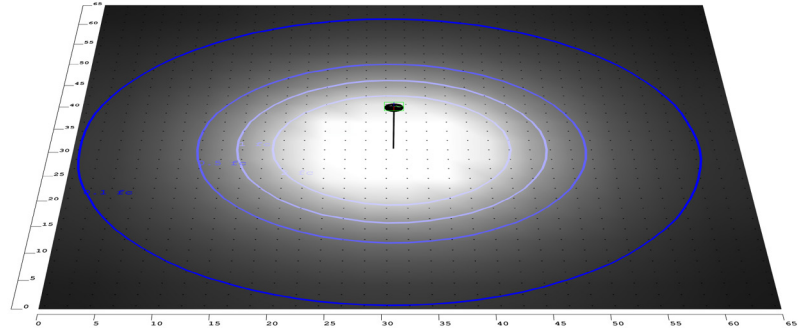

Area 65'x 65' Mounting Height: 9'

Other Views:

Side View

Top View

Bottom View

Performance Table: GPH-12-40W-MCTP-BR

MODEL NO.	Wattage	Voltage	Lumens	Color Temp.	BUG Rating	LPW
GPH-12-40W-MCTP-BR	12W 20W 30W 40W	120-277V	1200LM 2000LM 3000LM 4000LM	3000K 4000K 5000K	B1-U3-G1	100