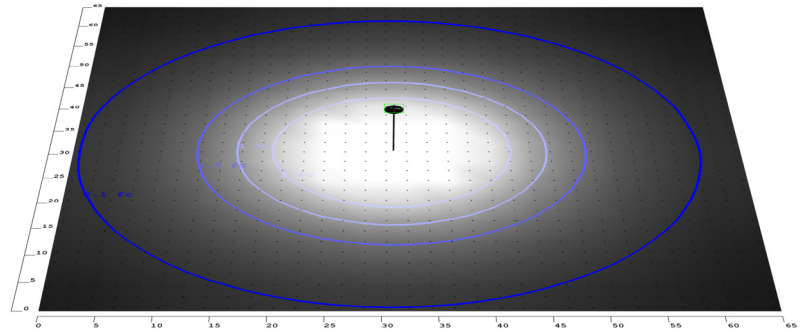

Area 65'x 65' Mounting Height: 9'

Other Views:

Side View

Top View

Bottom View

Performance Table: GPH-12-40W-MCTP-BK

MODEL NO.	Wattage	Voltage	Lumens	Color Temp.	BUG Rating	LPW
GPH-12-40W-MCTP-BK	12W 20W 30W 40W	120-277V	1200LM 2000LM 3000LM 4000LM	3000K 4000K 5000K	B1-U3-G1	100