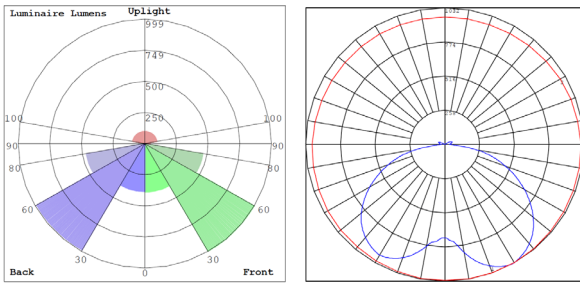

Photometrics: GPH-12-40W-MCTP-BK

BUG Rating: B1-U3-G1