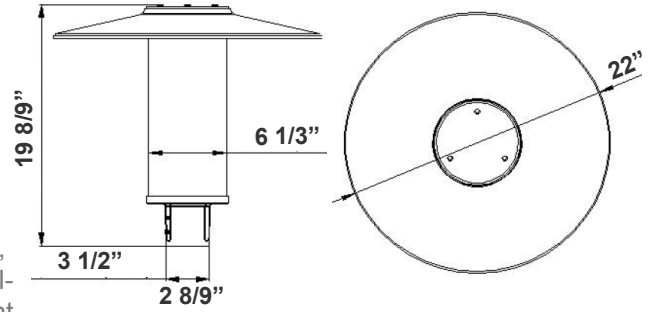

19 8/9"(H) x 22"(D)

GPH is a classic led post-top light for illuminating yards, parks, parking areas, and other public outdoor spaces. It is well-shielded and delivers clear white light, creating a pleasant ambiance while enabling good energy savings. Symmetrical light distribution is designed for area lighting. It is made of high-quality, durable materials and can be directly mounted on a Ø 60 mm & Ø 76 mm post. A glare shield is an accessory that makes light-dark sky friendly, no upward light.

Area 65'x 65' Mounting Height: 9'

Other Views:

Side View

Top View

Bottom View

Performance Table: GPH-12-40W-MCTP-BK

MODEL NO.	Wattage	Voltage	Lumens	Color Temp.	BUG Rating	LPW
GPH-12-40W-MCTP-BK	12W 20W 30W 40W	120-277V	1200LM 2000LM 3000LM 4000LM	3000K 4000K 5000K	B1-U3-G1	100