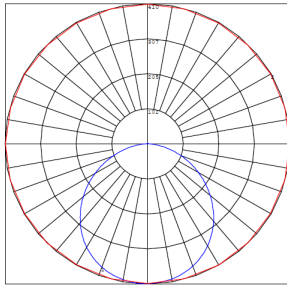

Other Models:

• 11W | 660LM | FML-R6-MCT • 14W | 840LM | FML-R8-MCT • 17W | 1020LM | FML-R10-MCT • 26W | 1560LM | FML-R14-MCT • 45W | 2700LM | FML-R22-MCT

Photometrics: FML-R18-MCT

BUG Rating: B1-U2-G1

Simulation Based on 4000K Area 45'x 45' Mounting Height: 9'