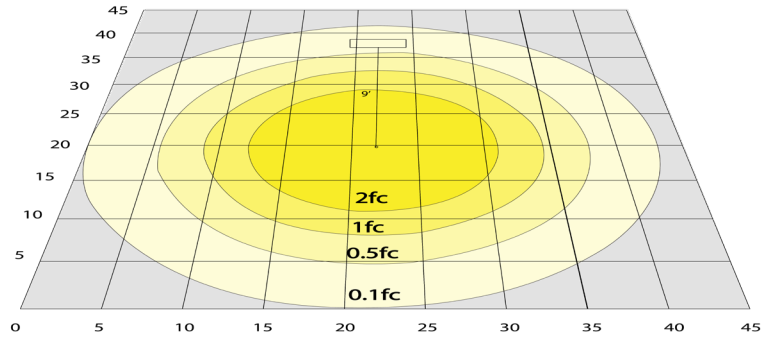

Other Models:

• 11W | 660LM | FML-R6-MCT • 14W | 840LM | FML-R8-MCT • 17W | 1020LM | FML-R10-MCT • 26W | 1560LM | FML-R14-MCT • 45W | 2700LM | FML-R22-MCT

Photometrics: FML-R18-MCT

BUG Rating: B1-U2-G1

Simulation Based on 4000K Area 45'x 45' Mounting Height: 9'

Other Views:

Side View

Front View

Back View

Performance Table: FML-R18-MCT

MODEL NO.	Wattage	Voltage	Lumens	Color Temp.	BUG Rating	LPW
FML-R18-MCT	30W	120V	2100LM	3000K/ 4000K/ 5000K	B1-U2-G1	70

Sample Ordering