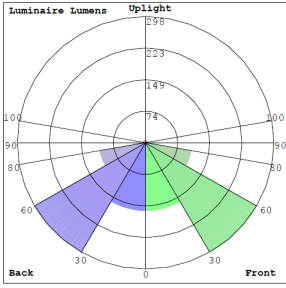

Photometrics: FML-R18-MCT

BUG Rating: B1-U2-G1