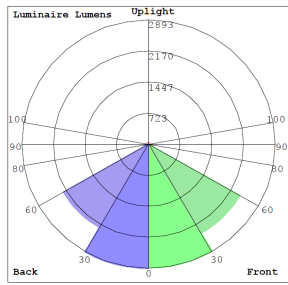

Technical Specifications

Electrical:

- Voltage: 120~277V AC 60Hz
- Wattage: 40W
- Power Factor: >0.90
- THD: ≤20%
- Efficacy: 135LPW

Lighting:

- Lens: Clear Glass
- LED: Samsung / SMD 2835(0.5W)
- Total lumens: 5400LM
- Color Temperatures: 5000K
- Color Rendering Index: CRI ≥ 84
- Rated Life: 70,000 Hrs
- Beam Angle: 100°

Phone: (877) 805-2252 | Fax: (877) 805-2252
www.westgatemfg.com |

WG-02 152023

Photometrics: EXPL-40W-50K

BUG Rating: B3-U2-G0

Other Views:

Side View

Lens View

Back View