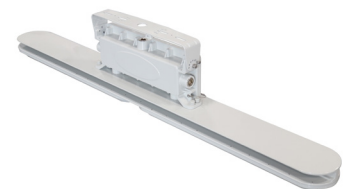

Mechanical:

- Aluminum Alloy Housing
- Gray Finish
- 3/4" Threaded KO On Top
- Cord type: 3' SJTW 18/3 AWG Cable
- Operating Temperature: -40°F to 176°F
- IP Rating: IP66, Suitable for Wet Locations
- 7-year Warranty

Other Model: EXPL-80W-50K

Side View

Lens View

Back View