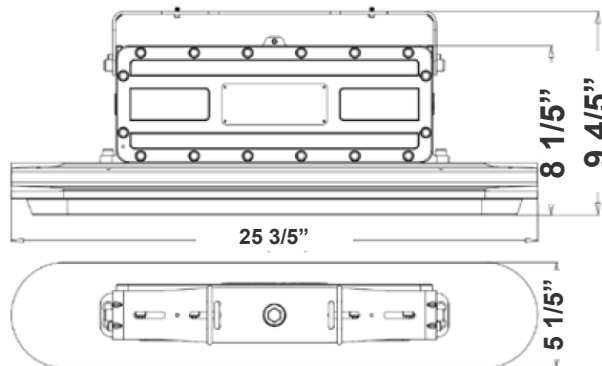

Type: _____

9 4/5"(H) x 25 3/5"(W) x 5 1/5"(D)

Ideal for Stadium lighting, Sports fields, parking lots, docks, railway and container yards, Architectural lighting, Industrial and commercial exterior lighting, trade shows, exhibitions

Technical Specifications

Electrical:

- Voltage: 120~277V AC 60Hz
- Wattage: 40W
- Power Factor: >0.90
- THD: ≤20%
- Efficacy: 135LPW

Lighting:

- Lens: Clear Glass
- LED: Samsung / SMD 2835(0.5W)
- Total lumens: 5400LM
- Color Temperatures: 5000K
- Color Rendering Index: CRI ≥ 84
- Rated Life: 70,000 Hrs
- Beam Angle: 100°

Mechanical:

- Aluminum Alloy Housing
- Gray Finish
- 3/4" Threaded KO On Top
- Cord type: 3' SJTW 18/3 AWG Cable
- Operating Temperature: -40°F to 176°F
- IP Rating: IP66, Suitable for Wet Locations
- 7-year Warranty