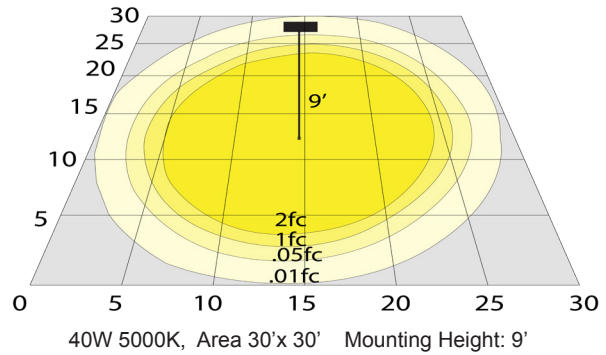

Technical Specifications

Electrical:

- Voltage: 120~277V AC 60Hz
- Wattage: 40W
- Power Factor: >0.90
- THD: ≤20%
- Efficacy: 135LPW

Lighting:

- Lens: Clear Glass
- LED: Samsung / SMD 2835(0.5W)
- Total lumens: 5400LM
- Color Temperatures: 5000K
- Color Rendering Index: CRI ≥ 84
- Rated Life: 70,000 Hrs
- Beam Angle: 100°

Phone: (877) 805-2252 | Fax: (877) 805-2252
www.westgatemfg.com |

WG-02 152023

Photometrics: EXPL-40W-50K

BUG Rating: B3-U2-G0

Other Views:

Side View

Lens View

Back View

Performance Table: EXPL-40W-50K

MODEL NO.	Wattage	Voltage	Lumens	Color Temp.	BUG Rating	LPW
EXPL-40W-50K	40W	120~277V	5400LM	5000K	B3-U2-G0	135

Sample Ordering

Model **Watt** **Color Temp.**

EXPL - 40W - 50K

Other Model: EXPL-80W-50K

Side View

Lens View

Back View