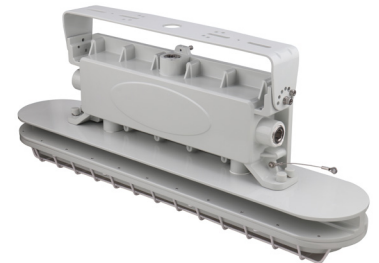

Mechanical:

- Aluminum Alloy Housing
- Gray Finish
- 3/4" Threaded KO On Top
- Cord type: 3' SJTW 18/3 AWG Cable
- Operating Temperature: -40°F to 176°F
- IP Rating: IP66, Suitable for Wet Locations
- 7-year Warranty

Phone: (877) 805-2252 | Fax: (877) 805-2252
www.westgatemfg.com |

WG-02 152023

Photometrics: EXPL-40W-50K

BUG Rating: B3-U2-G0

Other Views:

Side View

Lens View

Back View