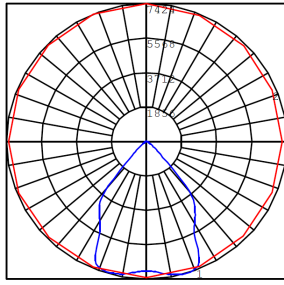

Phone: (877) 805-2252 | Fax: (877) 805-2252
www.westgatemfg.com |

WG-02 152023

Photometrics: EXPL-40W-50K

BUG Rating: B3-U2-G0

Other Views:

Side View

Lens View

Back View