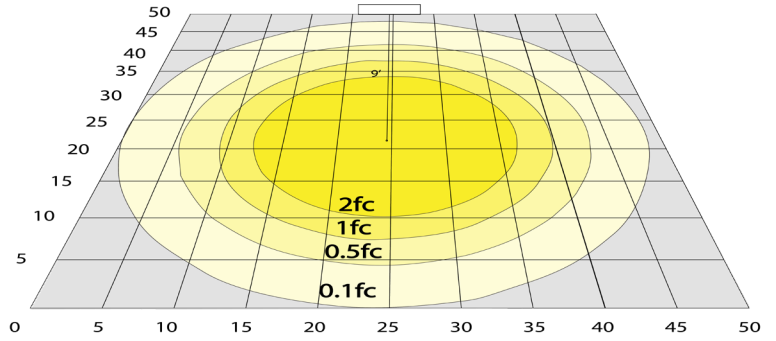

Lighting:

- Multi Color Temperature & Multi Power (Selectable Switch On Back Of Fixture)
- Dimmable: 0~10V Dimming
- Total Lumens: 3400LM
- Color Temperatures: 3500K/4000K/5000K
- Color Rendering Index: CRI ≥ 80
- Beam Angle: 360°
- Rated Life: 50,000 hrs

Photometrics: CWS-48-MCTP

BUD Rating: B2-U2-G1

Simulation Based on 4000K Area 50'x 50' Mounting Height: 9'

Other Views:

Side View

Front View

Shown as Suspended View

Performance Table: CWS-48-MCTP