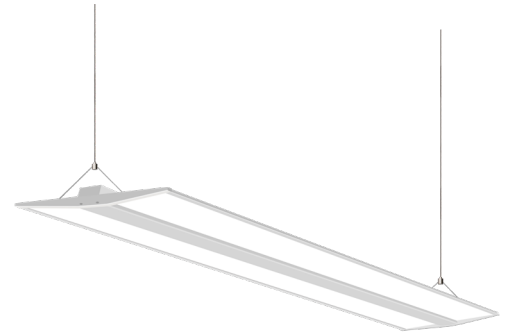

Photometrics: CWS-48-MCTP

BUD Rating: B2-U2-G1

Simulation Based on 4000K Area 50'x 50' Mounting Height: 9'

Other Views:

Side View

Front View

Shown as Suspended View

Performance Table: CWS-48-MCTP