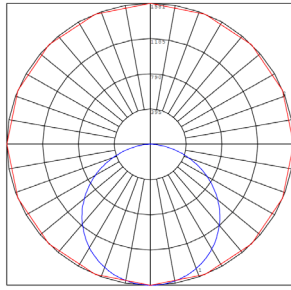

Photometrics: CWS-48-MCTP

BUD Rating: B2-U2-G1

Simulation Based on 4000K Area 50'x 50' Mounting Height: 9'

Other Views:

Side View

Front View

Shown as Suspended View

Performance Table: CWS-48-MCTP