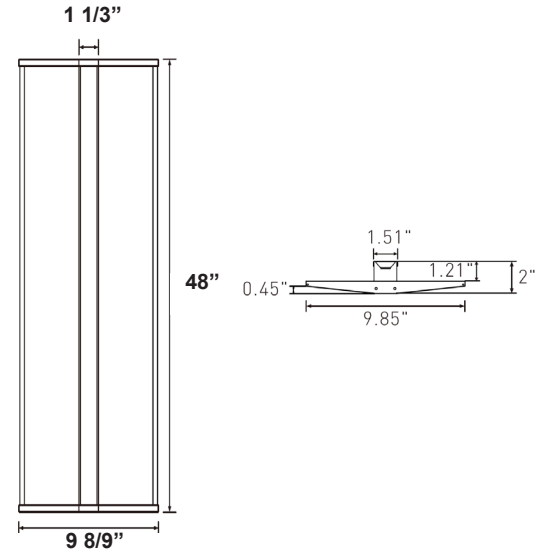

Type: _____

48"(H) x 9 8/9"(W) x 2"(D)

This indoor commercial lighting is ideal for hotels, offices, retail outlets, restaurants, parking garages, storage rooms, conference rooms, education facilities, and more.

Photometrics: CWS-48-MCTP

BUD Rating: B2-U2-G1

Simulation Based on 4000K Area 50'x 50' Mounting Height: 9'

Other Views:

Side View

Front View

Shown as Suspended View

Performance Table: CWS-48-MCTP