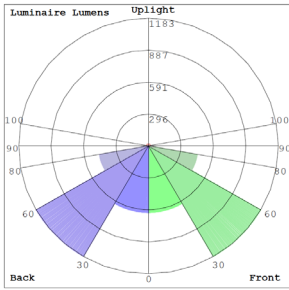

Lighting:

- Multi Color Temperature & Multi Power (Selectable Switch On Back Of Fixture)
- Dimmable: 0~10V Dimming
- Total Lumens: 3400LM
- Color Temperatures: 3500K/4000K/5000K
- Color Rendering Index: CRI ≥ 80
- Beam Angle: 360°
- Rated Life: 50,000 hrs

Photometrics: CWS-48-MCTP

BUD Rating: B2-U2-G1

Simulation Based on 4000K Area 50'x 50' Mounting Height: 9'

Other Views:

Side View

Front View

Shown as Suspended View

Performance Table: CWS-48-MCTP