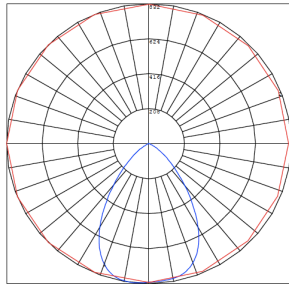

Photometrics: CRLC8-40W-MCTP-D

BUG Rating: B1-U1-G0