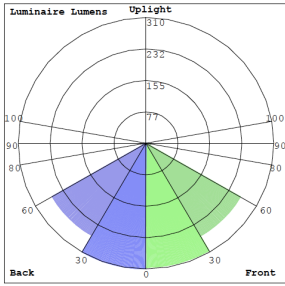

Photometrics: CRLC8-40W-MCTP-D

BUG Rating: B1-U1-G0