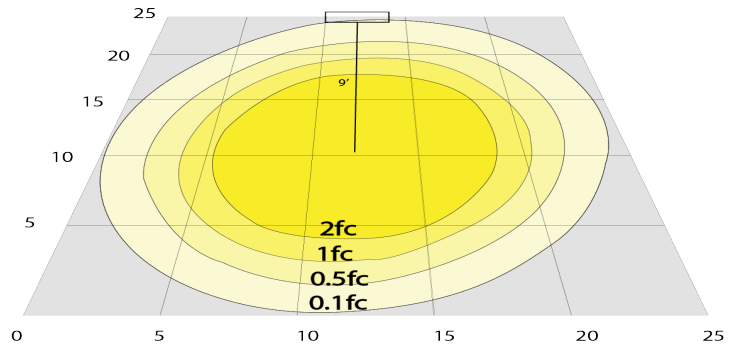

## Photometrics: CRLC8-40W-MCTP-D

BUG Rating: B1-U1-G0

40W 5000K, Area 25" x 25' Mounting Height: 9'