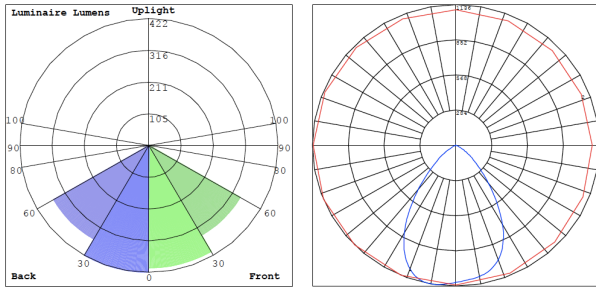

Photometrics: CRLC8-20W-MCT-D

BUG Rating: B1-U1-G0