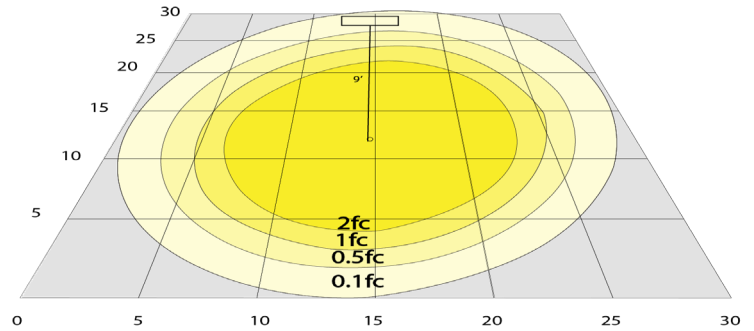

## Photometrics: CRLC8-20W-MCT-D

BUG Rating: B1-U1-G0

20W 5000K, Area 30" x 30" Mounting Height: 9'