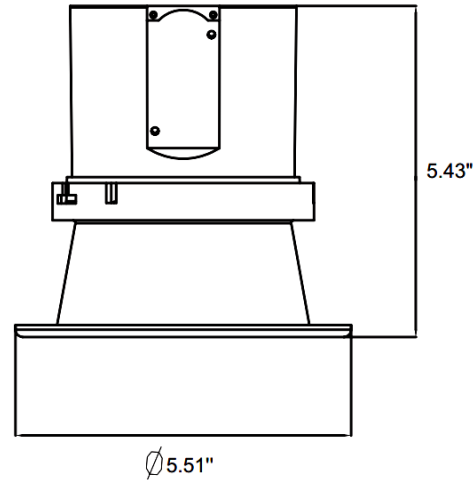

JOB NAME: _____

DATE: _____

TYPE: _____

DIMENSIONS:

CRLC4-20W-30K-D CRLC4-20W-30K-D-WH
CRLC4-20W-40K-D CRLC4-20W-40K-D-WH
CRLC4-20W-50K-D CRLC4-20W-50K-D-WH

4" LED COMMERCIAL RECESSED LIGHT

Ideal for hotel, offices, retail outlets, restaurant, parking garages, conference room, education facilities and more.

ELECTRICAL SPECIFICATIONS:

- Voltage: 120-277VAC 50/60Hz
- Wattage: 20W
- Power factor: >0.90
- Efficacy: 80~86LM/W

HOUSING SPECIFICATIONS:

- 4" Haze & White Finish TRIM
- Mounting Options: Recessed
- Temperature Rating: Designed to operate in temperatures 113°F
- No IC-Rated
- Lifespan: 50,000 hrs.
- Suitable for Damp Locations