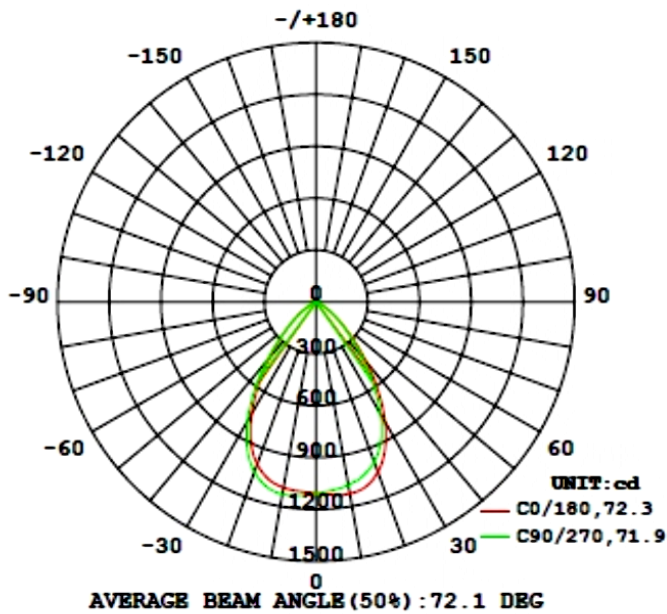

JOB NAME: _____

DATE: _____

TYPE: _____

CRLC4-20W-30K-D CRLC4-20W-30K-D-WH
CRLC4-20W-40K-D CRLC4-20W-40K-D-WH
CRLC4-20W-50K-D CRLC4-20W-50K-D-WH

4" LED COMMERCIAL RECESSED LIGHT

PHOTOMETRY CHART:

MODEL	WATTS	VOLTAGE	LUMENS	COLOR TEMP	FINISH
CRLC4-20W-30K-D	20W	120~277VAC	1600LM	3000K	HAZE
CRLC4-20W-40K-D	20W	120~277VAC	1640LM	4000K	HAZE
CRLC4-20W-50K-D	20W	120~277VAC	17200LM	5000K	HAZE
CRLC4-20W-30K-D-WH	20W	120~277VAC	1600LM	3000K	WHITE
CRLC4-20W-40K-D-WH	20W	120~277VAC	1640LM	4000K	WHITE
CRLC4-20W-50K-D-WH	20W	120~277VAC	17200LM	5000K	WHITE