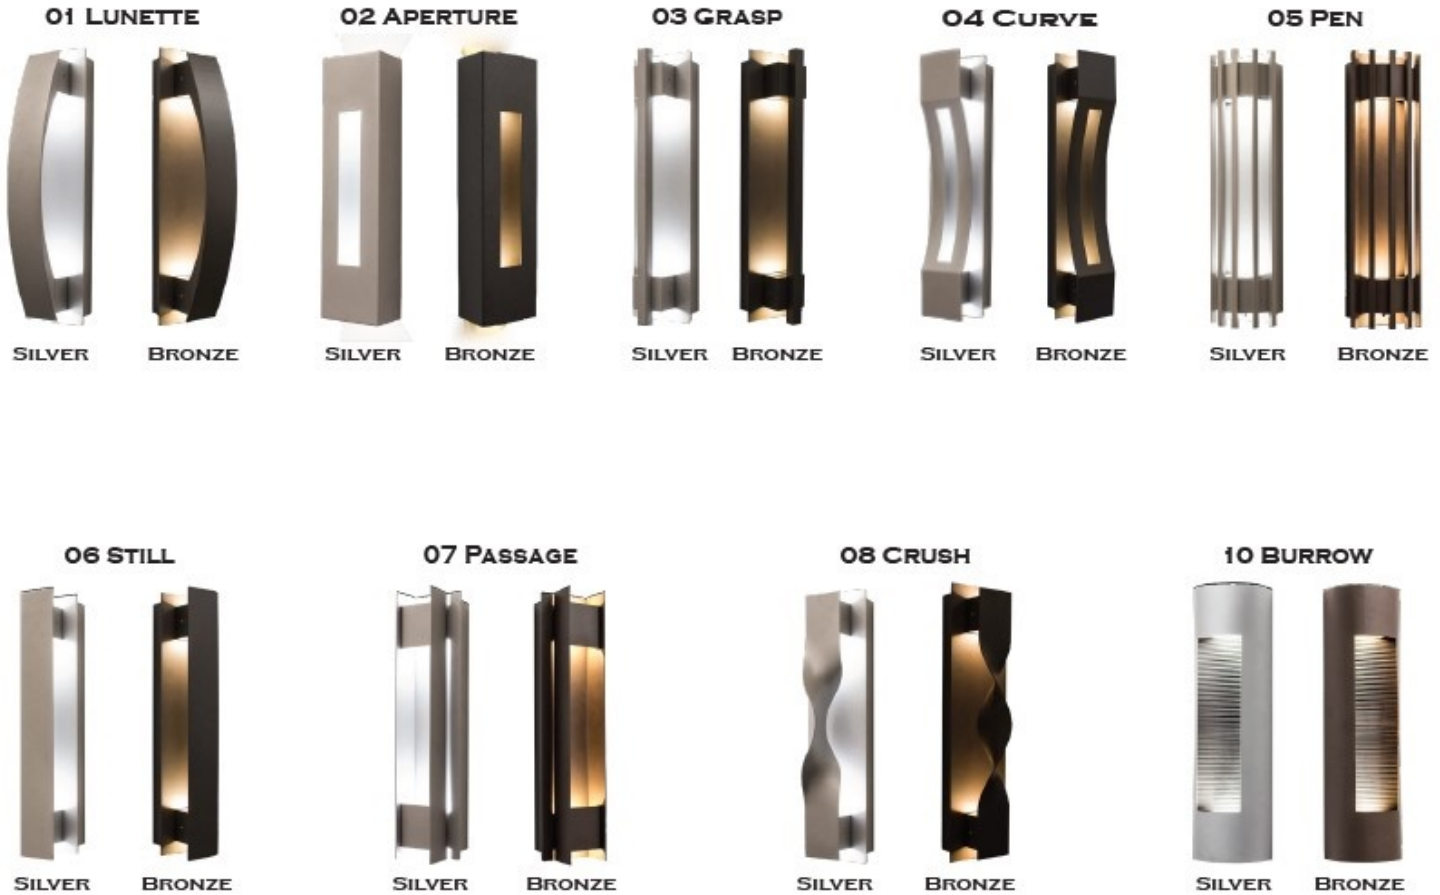

CREST BY WESTGATE LED WALL SCONCES

OPTIONAL TRIMS:

ALL MODELS PROVIDE UP/DOWN LIGHT

CATALOG NO.	WATTAGE (LM)	TRIM		COLOR TEMPERATURE		FINISH	
		CODE	DESCRIPTION	CODE	DESCRIPTION	CODE	DESCRIPTION
CRE	10W (900LM)	01	Lunette	30K	3000K	BR	Bronze
CRE-HL20	20W (1800LM)	02	Aperture	40K	4000K	SIL	Silver
		03	Grasp	50K	5000K		
		04	Curve				
		05	Pen				
		06	Still				
		07	Passage				
		08	Crush				
		10	Burrow				

Sample Ordering: **CRE-03-30K-BR**
Cat. No. | Trim | Color Temp. | Finish

Light Engines and Trims
Can be purchased & stocked separately to readily offer all combinations of color temperatures, outputs, finishes, & trims

Rev. 2019-04-24