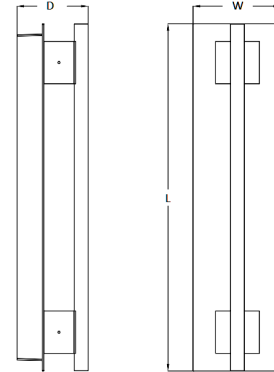

DIMENSIONS:

20"(L) x 5"(W) x 4.0"(D)

- CRE-HL20-03-30K-BR CRE-HL20-03-30K-SIL
- CRE-HL20-03-40K-BR CRE-HL20-03-40K-SIL
- CRE-HL20-03-50K-BR CRE-HL20-03-50K-SIL

MODEL	WATTS	VOLTAGE	LUMENS	COLOR TEMP
CRE-HL20-03-30K-BR	20W(5W X 4)	100~277ACV	1800LM	3000K
CRE-HL20-03-40K-BR	20W(5W X 4)	100~277ACV	1800LM	4000K
CRE-HL20-03-50K-BR	20W(5W X 4)	100~277ACV	1800LM	5000k
CRE-HL20-03-30K-SIL	20W(5W X 4)	100~277ACV	1800LM	3000K
CRE-HL20-03-40K-SIL	20W(5W X 4)	100~277ACV	1800LM	4000K
CRE-HL20-03-50K-SIL	20W(5W X 4)	100~277ACV	1800LM	5000k

CREST BY WESTGATE LED WALL SCNCES

Ideal for general site lighting, residential houses, doorway.

ELECTRICAL SPECIFICATIONS:

- Voltage: 100~277ACV
- Wattage: 20W(5W X 4)
- Power Factor: 0.95
- Efficacy: 90LM/W

CREST BY WESTGATE LED WALL SCONCES

PHOTOMETRICS CHART :

Luminous Intensity Distribution Curve

MODEL	WATTS	VOLTAGE	LUMENS	COLOR TEMP
CRE-HL20-03-30K-BR	20W(5W X 4)	100~277ACV	1800LM	3000K
CRE-HL20-03-40K-BR	20W(5W X 4)	100~277ACV	1800LM	4000K
CRE-HL20-03-50K-BR	20W(5W X 4)	100~277ACV	1800LM	5000k
CRE-HL20-03-30K-SIL	20W(5W X 4)	100~277ACV	1800LM	3000K
CRE-HL20-03-40K-SIL	20W(5W X 4)	100~277ACV	1800LM	4000K
CRE-HL20-03-50K-SIL	20W(5W X 4)	100~277ACV	1800LM	5000k

The Average Illuminance Effective Figure

CREST BY WESTGATE LED WALL SCONCES

OPTIONAL TRIMS:

ALL MODELS PROVIDE UP/DOWN LIGHT

CATALOG NO.	TRIM CODE	DESCRIPTION	COLOR TEMPERATURE		FINISH	
			CODE	DESCRIPTION	CODE	DESCRIPTION
CRE 10W (900LM)	01	Lunette	30K	3000K	BR	Bronze
CRE-HL20 20W (1800LM)	02	Aperture	40K	4000K	SIL	Silver
	03	Grasp	50K	5000K		
	04	Curve				
	05	Pen				
	06	Still				
	07	Passage				
	08	Crush				
	10	Burrow				