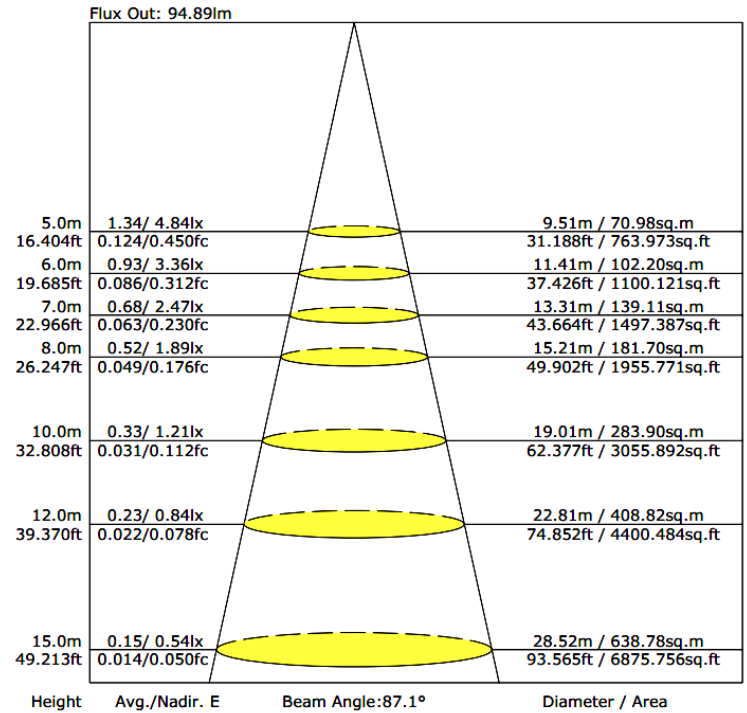

DIMENSIONS:

20"(L) x 5"(W) x 4.0"(D)

- CRE-HL20-03-30K-BR CRE-HL20-03-30K-SIL
- CRE-HL20-03-40K-BR CRE-HL20-03-40K-SIL
- CRE-HL20-03-50K-BR CRE-HL20-03-50K-SIL

MODEL	WATTS	VOLTAGE	LUMENS	COLOR TEMP
CRE-HL20-03-30K-BR	20W(5W X 4)	100~277ACV	1800LM	3000K
CRE-HL20-03-40K-BR	20W(5W X 4)	100~277ACV	1800LM	4000K
CRE-HL20-03-50K-BR	20W(5W X 4)	100~277ACV	1800LM	5000k
CRE-HL20-03-30K-SIL	20W(5W X 4)	100~277ACV	1800LM	3000K
CRE-HL20-03-40K-SIL	20W(5W X 4)	100~277ACV	1800LM	4000K
CRE-HL20-03-50K-SIL	20W(5W X 4)	100~277ACV	1800LM	5000k

CREST BY WESTGATE LED WALL SCNCES

Ideal for general site lighting, residential houses, doorway.

ELECTRICAL SPECIFICATIONS:

- Voltage: 100~277ACV
- Wattage: 20W(5W X 4)
- Power Factor: 0.95
- Efficacy: 90LM/W

CREST BY WESTGATE LED WALL SCONCES

PHOTOMETRICS CHART :

Luminous Intensity Distribution Curve

MODEL	WATTS	VOLTAGE	LUMENS	COLOR TEMP
CRE-HL20-03-30K-BR	20W(5W X 4)	100~277ACV	1800LM	3000K
CRE-HL20-03-40K-BR	20W(5W X 4)	100~277ACV	1800LM	4000K
CRE-HL20-03-50K-BR	20W(5W X 4)	100~277ACV	1800LM	5000k
CRE-HL20-03-30K-SIL	20W(5W X 4)	100~277ACV	1800LM	3000K
CRE-HL20-03-40K-SIL	20W(5W X 4)	100~277ACV	1800LM	4000K
CRE-HL20-03-50K-SIL	20W(5W X 4)	100~277ACV	1800LM	5000k

The Average Illuminance Effective Figure

CREST BY WESTGATE LED WALL SCONCES

OPTIONAL TRIMS:

ALL MODELS PROVIDE UP/DOWN LIGHT

CATALOG NO.	TRIM CODE	DESCRIPTION	COLOR TEMPERATURE		FINISH	
			CODE	DESCRIPTION	CODE	DESCRIPTION
CRE 10W (900LM)	01	Lunette	30K	3000K	BR	Bronze
CRE-HL20 20W (1800LM)	02	Aperture	40K	4000K	SIL	Silver
	03	Grasp	50K	5000K		
	04	Curve				
	05	Pen				
	06	Still				
	07	Passage				
	08	Crush				
	10	Burrow				