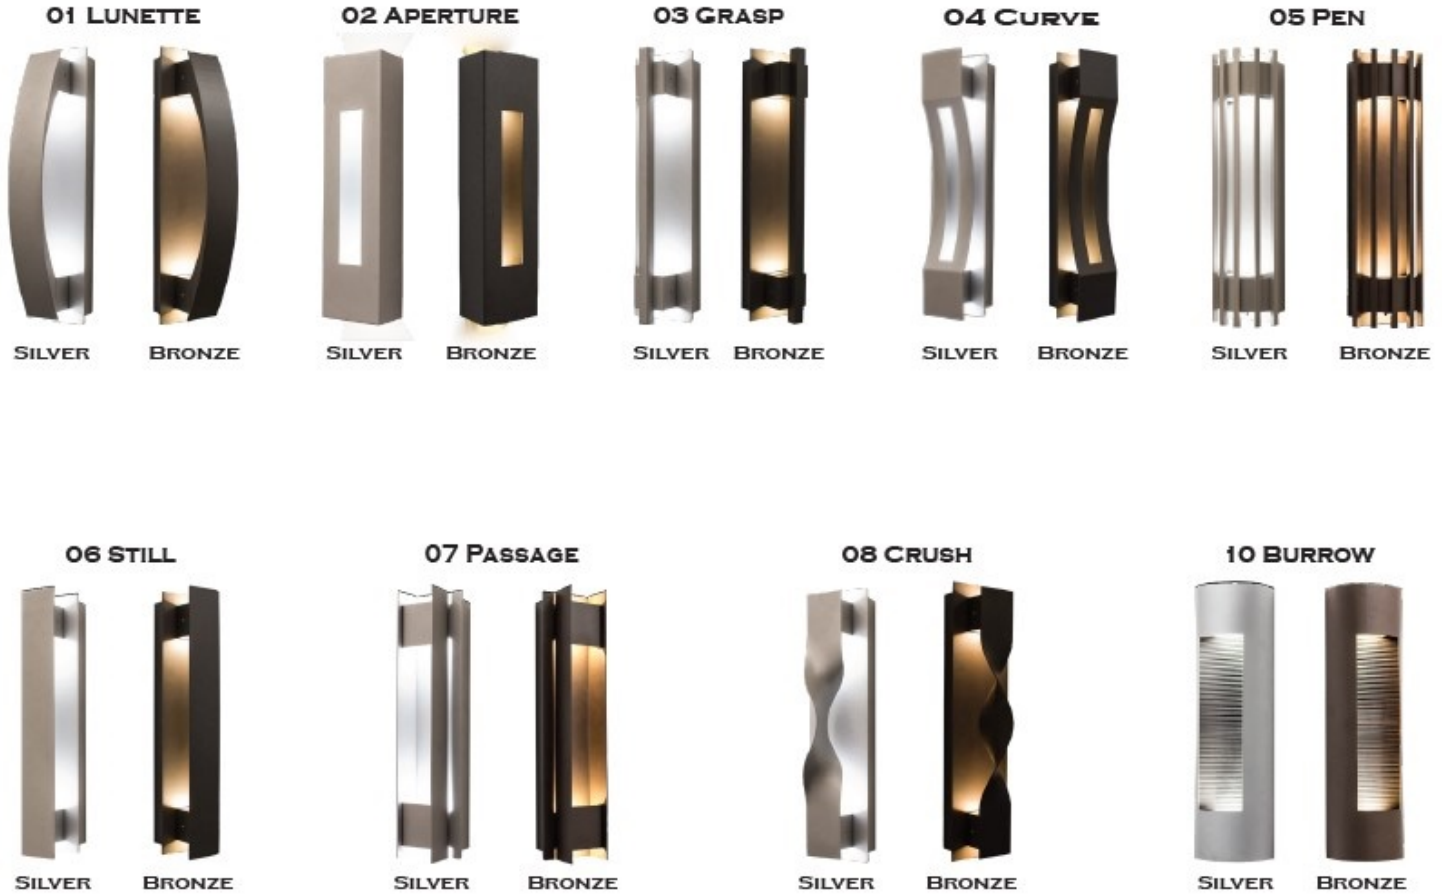

CREST BY WESTGATE LED WALL SCNCES

Ideal for general site lighting, residential houses, doorway.

ELECTRICAL SPECIFICATIONS:

- Voltage: 100~277ACV
- Wattage: 20W(5W X 4)
- Power Factor: 0.95
- Efficacy: 90LM/W

CREST BY WESTGATE LED WALL SCONCES

PHOTOMETRICS CHART :

Luminous Intensity Distribution Curve

MODEL	WATTS	VOLTAGE	LUMENS	COLOR TEMP
CRE-HL20-03-30K-BR	20W(5W X 4)	100~277ACV	1800LM	3000K
CRE-HL20-03-40K-BR	20W(5W X 4)	100~277ACV	1800LM	4000K
CRE-HL20-03-50K-BR	20W(5W X 4)	100~277ACV	1800LM	5000k
CRE-HL20-03-30K-SIL	20W(5W X 4)	100~277ACV	1800LM	3000K
CRE-HL20-03-40K-SIL	20W(5W X 4)	100~277ACV	1800LM	4000K
CRE-HL20-03-50K-SIL	20W(5W X 4)	100~277ACV	1800LM	5000k

The Average Illuminance Effective Figure

CREST BY WESTGATE LED WALL SCONCES

OPTIONAL TRIMS:

ALL MODELS PROVIDE UP/DOWN LIGHT

CATALOG NO.	TRIM CODE	DESCRIPTION	COLOR TEMPERATURE		FINISH	
			CODE	DESCRIPTION	CODE	DESCRIPTION
CRE 10W (900LM)	01	Lunette	30K	3000K	BR	Bronze
CRE-HL20 20W (1800LM)	02	Aperture	40K	4000K	SIL	Silver
	03	Grasp	50K	5000K		
	04	Curve				
	05	Pen				
	06	Still				
	07	Passage				
	08	Crush				
	10	Burrow				