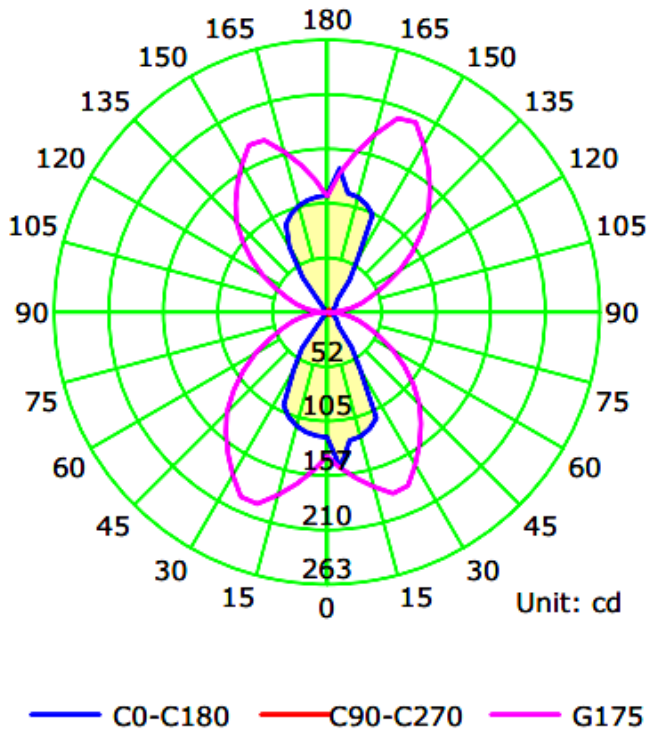

DIMENSIONS:

20"(L) x 5"(W) x 4.0"(D)

- CRE-HL20-03-30K-BR CRE-HL20-03-30K-SIL
- CRE-HL20-03-40K-BR CRE-HL20-03-40K-SIL
- CRE-HL20-03-50K-BR CRE-HL20-03-50K-SIL

MODEL	WATTS	VOLTAGE	LUMENS	COLOR TEMP
CRE-HL20-03-30K-BR	20W(5W X 4)	100~277ACV	1800LM	3000K
CRE-HL20-03-40K-BR	20W(5W X 4)	100~277ACV	1800LM	4000K
CRE-HL20-03-50K-BR	20W(5W X 4)	100~277ACV	1800LM	5000k
CRE-HL20-03-30K-SIL	20W(5W X 4)	100~277ACV	1800LM	3000K
CRE-HL20-03-40K-SIL	20W(5W X 4)	100~277ACV	1800LM	4000K
CRE-HL20-03-50K-SIL	20W(5W X 4)	100~277ACV	1800LM	5000k

CREST BY WESTGATE LED WALL SCNCES

Ideal for general site lighting, residential houses, doorway.

ELECTRICAL SPECIFICATIONS:

- Voltage: 100~277ACV
- Wattage: 20W(5W X 4)
- Power Factor: 0.95
- Efficacy: 90LM/W

CREST BY WESTGATE LED WALL SCONCES

PHOTOMETRICS CHART :

Luminous Intensity Distribution Curve

MODEL	WATTS	VOLTAGE	LUMENS	COLOR TEMP
CRE-HL20-03-30K-BR	20W(5W X 4)	100~277ACV	1800LM	3000K
CRE-HL20-03-40K-BR	20W(5W X 4)	100~277ACV	1800LM	4000K
CRE-HL20-03-50K-BR	20W(5W X 4)	100~277ACV	1800LM	5000k
CRE-HL20-03-30K-SIL	20W(5W X 4)	100~277ACV	1800LM	3000K
CRE-HL20-03-40K-SIL	20W(5W X 4)	100~277ACV	1800LM	4000K
CRE-HL20-03-50K-SIL	20W(5W X 4)	100~277ACV	1800LM	5000k

The Average Illuminance Effective Figure

CREST BY WESTGATE LED WALL SCONCES

OPTIONAL TRIMS:

ALL MODELS PROVIDE UP/DOWN LIGHT

CATALOG NO.	TRIM CODE	DESCRIPTION	COLOR TEMPERATURE		FINISH	
			CODE	DESCRIPTION	CODE	DESCRIPTION
CRE 10W (900LM)	01	Lunette	30K	3000K	BR	Bronze
CRE-HL20 20W (1800LM)	02	Aperture	40K	4000K	SIL	Silver
	03	Grasp	50K	5000K		
	04	Curve				
	05	Pen				
	06	Still				
	07	Passage				
	08	Crush				
	10	Burrow				