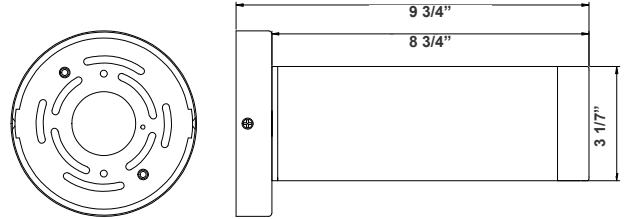

CMC SERIES COMMERCIAL INDOOR LIGHTING

CMC3-MCTP-DD-WH
CMC3-MCTP-DD-BK

Customer Name: _____
Project Name: _____
Note: _____ | Type: _____

3" Cylinder, Pendant & Ceiling Cylinder Light, Aluminum Cylinder, White Aluminum Housing, Clear Glass Lens

9 3/4"(L) X 3" (D)

Features

- Multi CCT: Selectable Multi-CCT & Power Switches on the back of the fixture(Dual Function)
- Triac Dimmable at 120V & 0-10V Dimming at 120-277V
- 7-Year Warranty
- Aluminum Base and Polycarbonate (PC) Lens

Technical Specifications

Electrical:

- Voltage: 120-277V
- Power Factor: >0.90
- THD: <20%
- Wattage: 5W/ 7W/ 9W
- Efficacy: 75 LPW

Mechanical:

- Aluminum Housing & PC lens
- Ambient Operating Temperature: -13°F to 113°F
- Rated life: 70,000 hrs
- IP Rating: IP40 suitable for damp locations