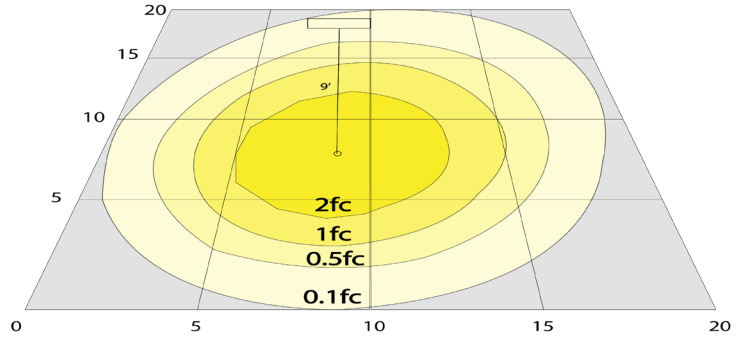

Photometrics: WLL-152-30K

BUG Rating: B0-U1-G0

6W 3000K, Area 20' x 20' Mounting Height: 9'