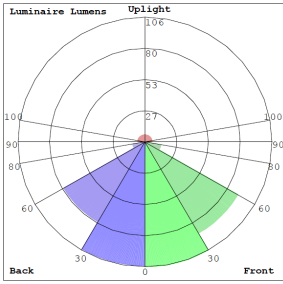

Photometrics: WLL-152-30K

BUG Rating: B0-U1-G0

6W 3000K, Area 20' x 20' Mounting Height: 9'