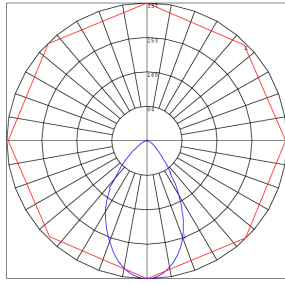

Photometrics: WLL-152-30K

BUG Rating: B0-U1-G0

6W 3000K, Area 20' x 20' Mounting Height: 9'