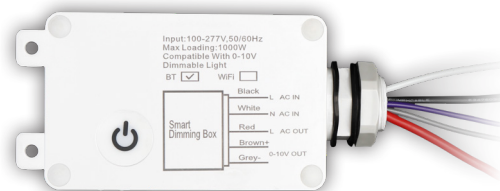

WEC SERIES OUTDOOR LIGHTING

WEC-MOD-010V-BT

SMART LIGHTING CONTROL MODULE 1000W 0-10V
BLUETOOTH IP65 - DIM/ON-OFF/SCHEDULE

Customer Name: _____

Project Name: _____

Note: _____

Type: _____

The smart lighting control module allows you to control the light easily via mobile applications (Westgate Smart Phone App) and innovative speakers from Amazon and Google as long as the Internet and Bluetooth are available. This device supports any 0-10V lighting fixture. IP65 weatherproof is suitable for outdoor use. Turn light on/off, Dim, or schedule dimming/on-off. one unit can be wired to multiple fixtures for a maximum 1000W.

Features

- Compatible with Westgate Smart App, Amazon Alexa, Amazon Echo, Google Home. Connects via Bluetooth
- 1/2" NPT Threaded Connector
- 5-Year Warranty
- IP65, Suitable for Wet Location

Technical Specifications

Electrical:

- Voltage: 120-277V AC 60Hz
- Wattage: 1000W
- Dimmable: 0-10V
- Bluetooth Connection Range: approximately 30 feet (10 meters). maximum communication range will vary depending on obstacles (person, metal, wall, etc.) or electromagnetic environment.

Applications:

- Storage rooms
- Offices
- Conference rooms
- Retail
- Reception Areas
- Hallways
- Education Facilities

Mechanical:

- 1/2" NPT Threaded Connector
- 5-year Warranty
- IP65, Suitable for Wet Location

Other Views:

Front View