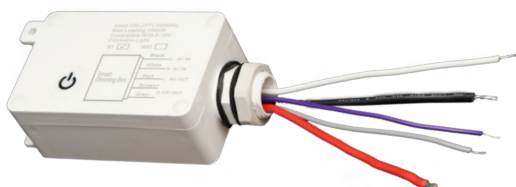

Other Views:

Side View