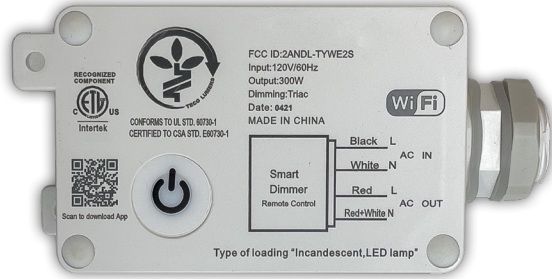

## WEC-MOD-010V-BT

SMART LIGHTING CONTROL MODULE 1000W 0-10V  
BLUETOOTH IP65 - DIM/ON-OFF/SCHEDULE

Customer Name: \_\_\_\_\_

Project Name: \_\_\_\_\_

Note: \_\_\_\_\_

Type: \_\_\_\_\_

The smart lighting control module allows you to control the light easily via mobile applications (Westgate Smart Phone App) and innovative speakers from Amazon and Google as long as the Internet and Bluetooth are available. This device supports any 0-10V lighting fixture. IP65 weatherproof is suitable for outdoor use. Turn light on/off, Dim, or schedule dimming/on-off. one unit can be wired to multiple fixtures for a maximum 1000W.

## Features

- Compatible with Westgate Smart App, Amazon Alexa, Amazon Echo, Google Home. Connects via Bluetooth
- 1/2" NPT Threaded Connector
- 5-Year Warranty
- IP65, Suitable for Wet Location

### Other Views:

Side View

Front View

---

**Performance Table:** WEC-MOD-010V-BT

MODEL NO.	Wattage	Voltage
WEC-MOD-010-BT	1000W	120~277V

---

### Example:

1. WEC-MOD-010V-BT

(For WG SMART LIGHTING CONTROL MODULE 1000W 0-10V BLUETOOTH IP65)