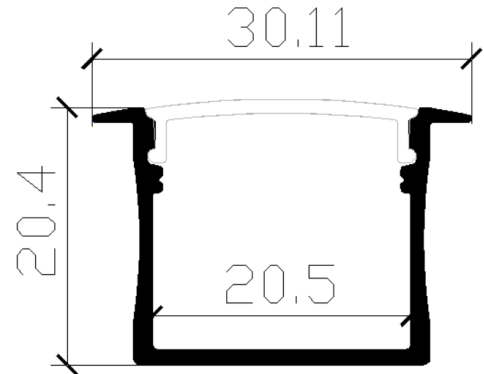

JOB NAME: _____

DATE: _____

TYPE: _____

DIMENSIONS:

20.4X30.11 mm

ULR-CH-REC-DEEP

RECESSED MOUNT CHANNELS

- 20X20mm Recessed Mount Channel, 4ft.
- Housing Material: Aluminum
- Mounting: Recessed Mount

CERTIFICATIONS:

WARRANTY: 5 years

MODEL	MATERIAL	MOUNTING
ULR-CH-REC-DEEP	Aluminum	Surface

ACCESSORIES:

ULR-LENS-REC-F

ULR-LENS-REC-C

ULR-CH-REC-DEEP-CAP

MODEL	DESCRIPTION
ULR-LENS-REC-F	Frosted Lens for 20X20 mm Channels
ULR-LENS-REC-C	Clear Lens for 20X20 mm Channels
ULR-CH-REC-DEEP-CAP	End Cap for 20X20 mm Channels