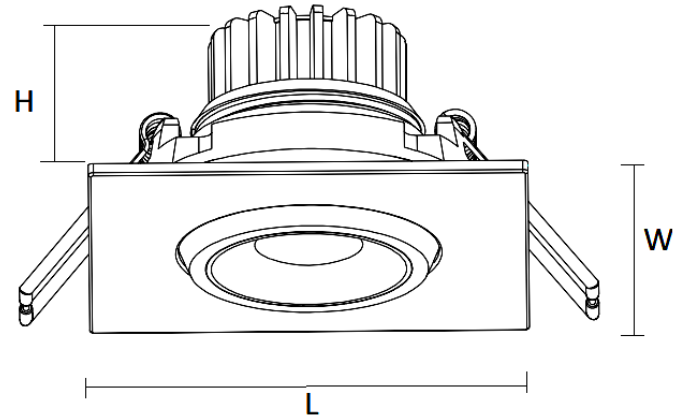

**DIMENSIONS:**

3.37" L X 3.37" W X 1.5" H

**SDL3S-ADJ-27K**  
**SDL3S-ADJ-30K**  
**SDL3S-ADJ-40K**  
**SDL3S-ADJ-50K**

**3" LED RECESSED LIGHTS (ADJUSTABLE)**

**ELECTRICAL SPECIFICATIONS:**

- Voltage: 120VAC
- Wattage: 8W
- Power factor: >0.9
- Efficacy: 75LM/W

**HOUSING SPECIFICATIONS:**

- 3" square adjustable recessed light with external driver
- Finish: White
- No housing needed
- I.C. rated for direct contact with insulation
- Lifespan: 50,000 hrs.

**CERTIFICATIONS: ETL**

MODEL	DESCRIPTION
RSL-346-RIBH	Optional galvanized rough-in plate with bar hangers

**LIGHTING SPECIFICATIONS:**

- Dimming: dimmable
- Total lumens: 550LM
- Color temperature: 2700K/3000K/4000K/5000K
- CRI: >90
- Beam Angle: 38°