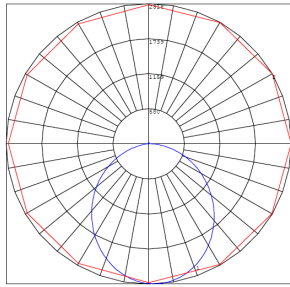

Photometrics: SCX4-IP66-SUS-4FT-40-80W-MCTP

BUD Rating: B2-U3-G1