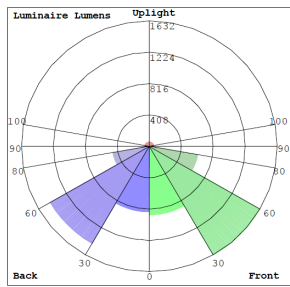

Photometrics: SCX4-IP66-SUS-4FT-40-80W-MCTP

BUD Rating: B2-U3-G1