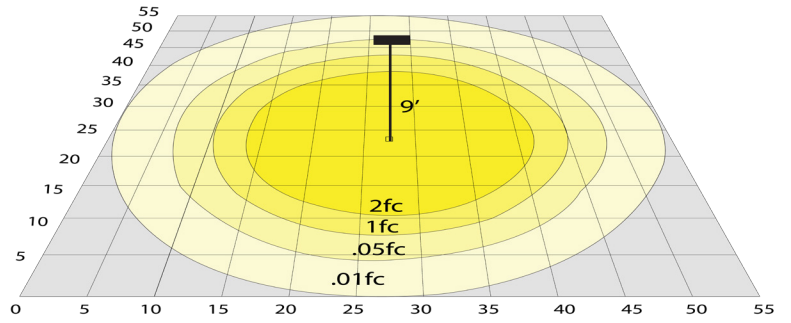

40W, 4000K Area 55'x 55' Mounting Height: 9'