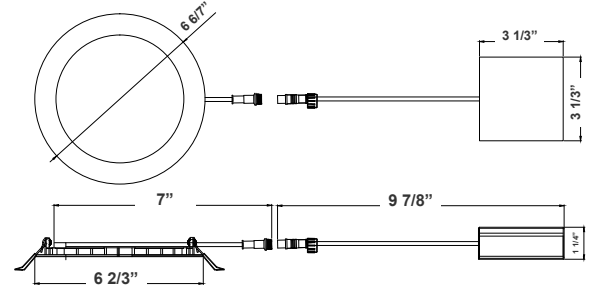

RSL SERIES

RSL6-MCT5-WP
WET LOCATION LED ULTRA SLIM RECESSED LIGHTS
MCT5 Multi Color Temperature (Selectable)

Customer Name: _____
Project Name: _____
Note: _____ | Type: _____

6 6/7" x 6 2/3"

LED DOWNLIGHTS (SMOOTH TRIM) - 6" ROUND Ideal for New As Well As Old Residential And Commercial Constructions.

Features

- 6" Smooth Recessed Trim
- Multi CCT (Selectable Switch On the Back Of The Driver)
- Isolated Driver For Improved Thermal Management
- 5-Year Warranty
- Spun Aluminum With White Powder Coat Finish

Technical Specifications

Electrical:

- Voltage: 120V AC
- Output Voltage: 36VDC
- Power Factor: >0.90
- Wattage: 15W
- Efficacy: 75 LPW
- Total Harmonic Distortion: $\leq 15\%$

Mechanical:

- 1/4" Thick
- Up to 9 AWG18 Wires
- Die-Cast Aluminum With White Powder Coat Finish
- Pot Light Housing Is Not Required Even For Insulated Ceiling
- Junction box 1" Thick Included With Fixture
- Typel Crated: Approved For Direct Contact With Insulation
- Maximum Ambient Temperature: -40°F to 104°F
- Suitable For Wet Location

Lighting:

- Multi CCT (Selectable Switch On The Back Of The Driver)
- Dimming: Dimmable Down to 10% Using A Standard TRIAC LED Dimmer
- Lens: 0.125" White Translucent Acrylic
- Can Rotate After Installation to Align
- LED: Seoul DOB (Driver On Board) Technology
- Optics: White Translucent Acrylic
- Total Lumens: 1125LM
- Color Temperatures: 2700K/ 3000K/ 3500K/ 4000K/ 5000K
- Color Rendering Index: CRI ≥ 80
- Beam Angle: 100°-110°

Applications:

- LED recessed trims have been designed to be a flexible lighting solution for new construction applications, Ideal for closets, storage areas, attics, corridors, or general lighting solutions for residential and commercial applications

Other Models:

• 6W | 400LM | RSL3-MCT5-WP • 9W | 630LM | RSL4-MCT5-WP • 18W | 1350LM | RSL8-MCT5-WP • 20W | 1500LM | RSL10-MCT5-WP • 24W | 1800LM | RSL12-MCT5-WP