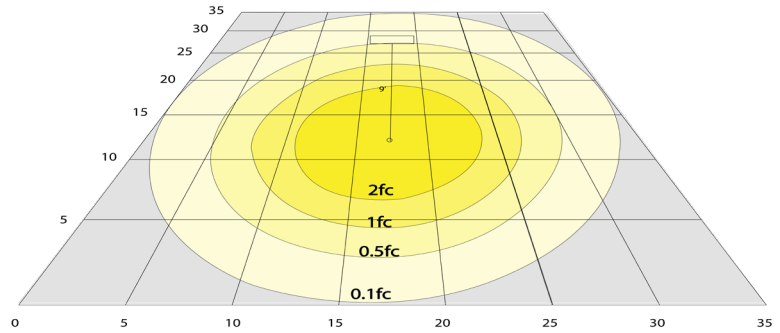

15W 5000K, Area 35'x 35' Mounting Height: 9'