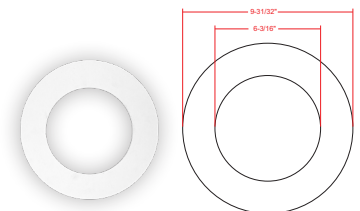

RSL6-GR
Goof Ring For 6in Lights With Butterfly Wings

FACTORY-INSTALLED OPTION: