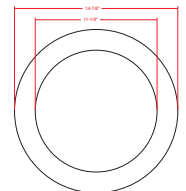

**Accessories:**

Blank = No Option For Accessories  
 RSL-EXT-10FT-MCT = 10 FT. EXTENSION CABLE FOR USE WITH ALL SLIM LIGHT  
 RSL12-RI = 12" Round Rough-in Plate, 26" Long  
 RSL12-GR = GOOF RING FOR 12IN LIGHTS WITH BUTTERFLY WINGS

**Factory-Installed Option:**

Blank = No Option For Accessories  
 OPT-EM-DL1EXT = EXTERNAL BATTERY BACKUP

**ACCESSORIES:**

**RSL-EXT-10FT-MCT**  
 10 Ft. Extension Cable For use with all Slim Light

**RSL12-RI**  
 12" Round Rough-in Plate, 26" Long